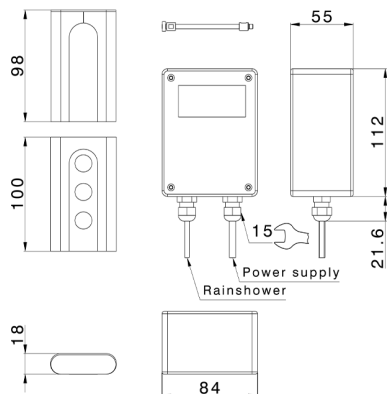

Ø Remote control and chromotherapy control unit WELLNESS_ZS0C0340

MODEL **ZS0C0340**

Ø Remote control and chromotherapy control unit, wireless

AVAILABLE FINISHINGS

-  **D1** D1 Brushed Inox
-  **40** 40 Matt Black
-  **4Q** 4Q Matt White
-  **D2** D2 Polished Inox