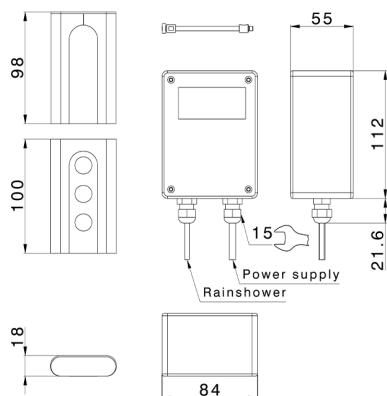

Ø Remote control and chromotherapy control unit WELLNESS_ZS0C0340

MODEL **ZS0C0340**

Ø Remote control and chromotherapy control unit, wireless

AVAILABLE FINISHINGS

- **D1** D1 Brushed Inox
- **40** 40 Matt Black
- **4Q** 4Q Matt White
- **D2** D2 Polished Inox

CHARACTERISTICS

2026-06-10