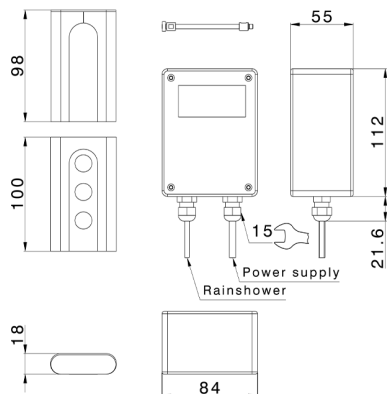

Ø Remote control and chromotherapy control unit WELLNESS_ZS0C0340

MODEL **ZS0C0340**

Ø Remote control and chromotherapy control unit, wireless

AVAILABLE FINISHINGS

- **D1** D1 Brushed Inox
- **40** 40 Matt Black
- **4Q** 4Q Matt White
- **D2** D2 Polished Inox

CHARACTERISTICS

2026-05-17