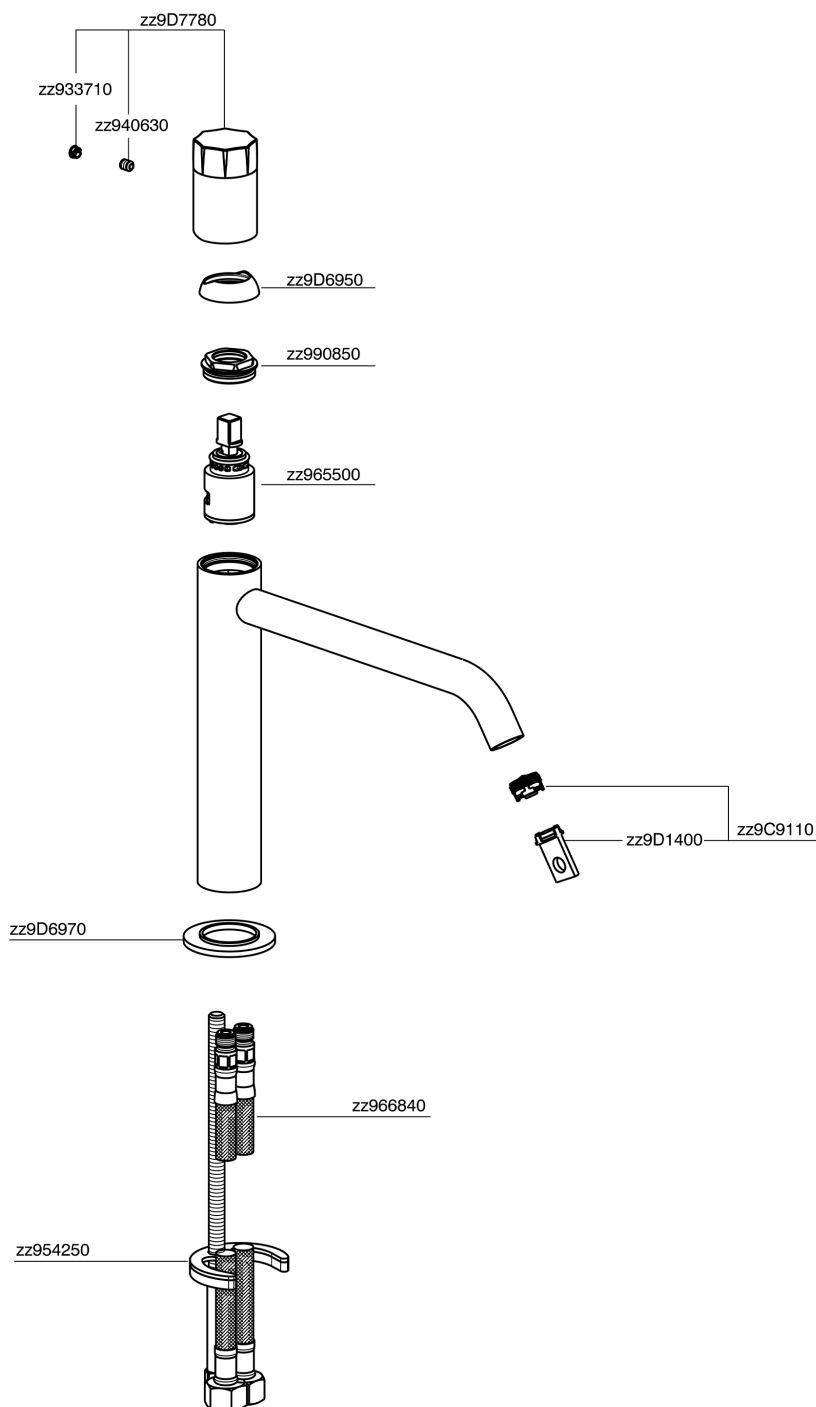

## Single lever 'medium' washbasin mixer MARBLE X32\_X5001504

MODEL **X5001504**

Single lever 'medium' washbasin mixer, without automatic pop-up waste, G.3/8" stainless steel flexible hose, with marble lever, Inox AISI 316L

AVAILABLE FINISHINGS

**5X** 5X Brushed Stainless Steel/Marquina Black Ma

CHARACTERISTICS

Cartridge Spare Parts **ZZ96550000**

**25 mm Cartridge**

## Single lever 'medium' washbasin mixer MARBLE X32\_X5001504

X5001504

<https://en.cisal.it/single-lever-medium-washbasin-mixer-marble-x32-x5001504>

2026-04-06