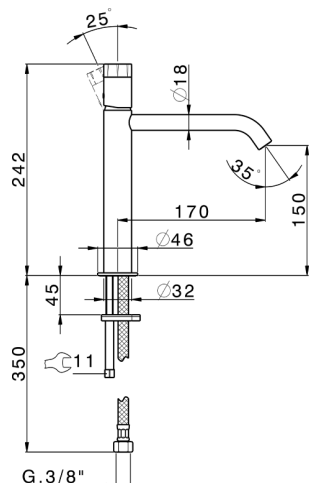

Single lever 'medium' washbasin mixer MARBLE X32_X5001504

MODEL **X5001504**

Single lever 'medium' washbasin mixer, without automatic pop-up waste, G.3/8" stainless steel flexible hose, with marble lever, Inox AISI 316L

AVAILABLE FINISHINGS

5X 5X Brushed Stainless Steel/Marquina Black Ma

CHARACTERISTICS

Cartridge Spare Parts **ZZ96550000**

25 mm Cartridge

Single lever 'medium' washbasin mixer MARBLE X32_X5001504

X5001504

<https://en.cisal.it/single-lever-medium-washbasin-mixer-marble-x32-x5001504>