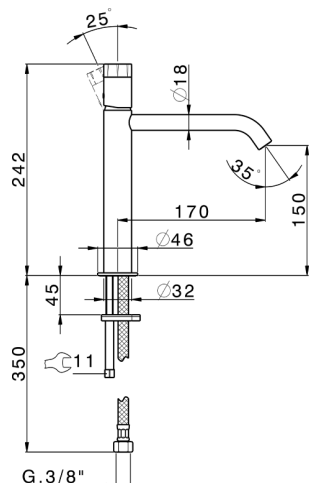

## Single lever 'medium' washbasin mixer MARBLE X32\_X5001504

MODEL **X5001504**

Single lever 'medium' washbasin mixer, without automatic pop-up waste, G.3/8" stainless steel flexible hose, with marble lever, Inox AISI 316L

AVAILABLE FINISHINGS

**5X** 5X Brushed Stainless Steel/Marquina Black Ma

CHARACTERISTICS

Cartridge Spare Parts **ZZ96550000**

**25 mm Cartridge**

## Single lever 'medium' washbasin mixer MARBLE X32\_X5001504

X5001504

<https://en.cisal.it/single-lever-medium-washbasin-mixer-marble-x32-x5001504>

2026-04-06