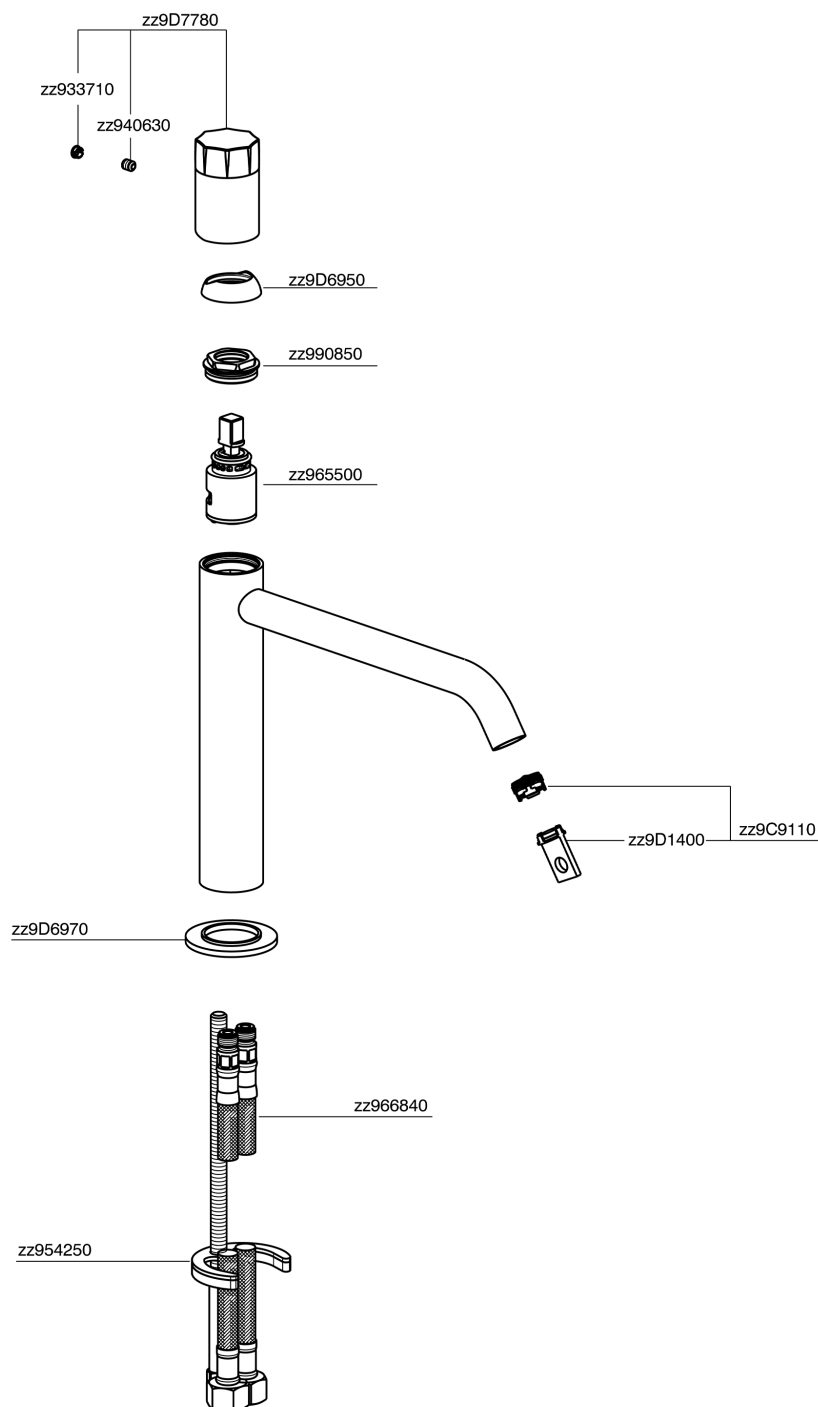

Single lever 'medium' washbasin mixer MARBLE X32_X5001504

X5001504

<https://en.cisal.it/single-lever-medium-washbasin-mixer-marble-x32-x5001504>

2026-05-17