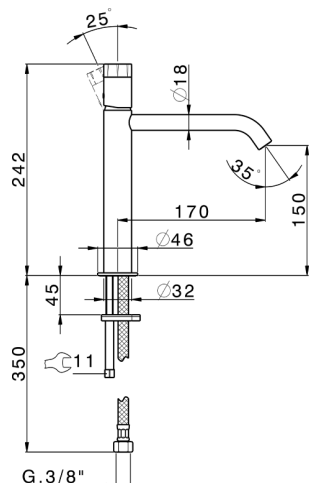

## Single lever 'medium' washbasin mixer MARBLE X32\_X5001504

MODEL **X5001504**

Single lever 'medium' washbasin mixer, without automatic pop-up waste, G.3/8" stainless steel flexible hose, with marble lever, Inox AISI 316L

AVAILABLE FINISHINGS

**5X** 5X Brushed Stainless Steel/Marquina Black Ma

CHARACTERISTICS

Cartridge Spare Parts **ZZ96550000**

**25 mm Cartridge**

## Single lever 'medium' washbasin mixer MARBLE X32\_X5001504

X5001504

<https://en.cisal.it/single-lever-medium-washbasin-mixer-marble-x32-x5001504>

2026-05-17