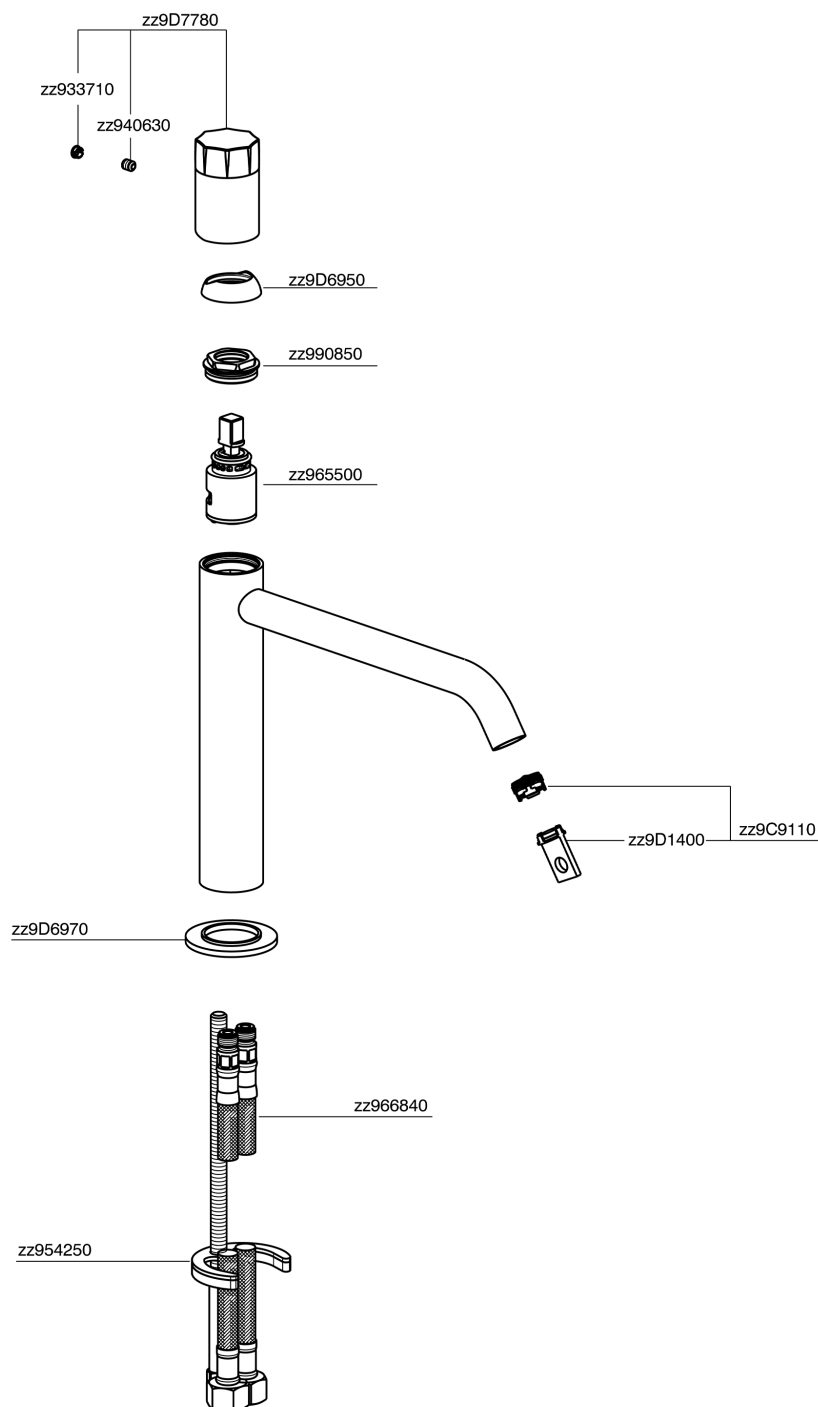

## Single lever 'medium' washbasin mixer MARBLE X32\_X5001504

MODEL **X5001504**

Single lever 'medium' washbasin mixer, without automatic pop-up waste, G.3/8" stainless steel flexible hose, with marble lever, Inox AISI 316L

AVAILABLE FINISHINGS

**5X** 5X Brushed Stainless Steel/Marquina Black Ma

CHARACTERISTICS

Cartridge Spare Parts **ZZ96550000**

**25 mm Cartridge**

## Single lever 'medium' washbasin mixer MARBLE X32\_X5001504

X5001504

<https://en.cisal.it/single-lever-medium-washbasin-mixer-marble-x32-x5001504>

2026-05-17