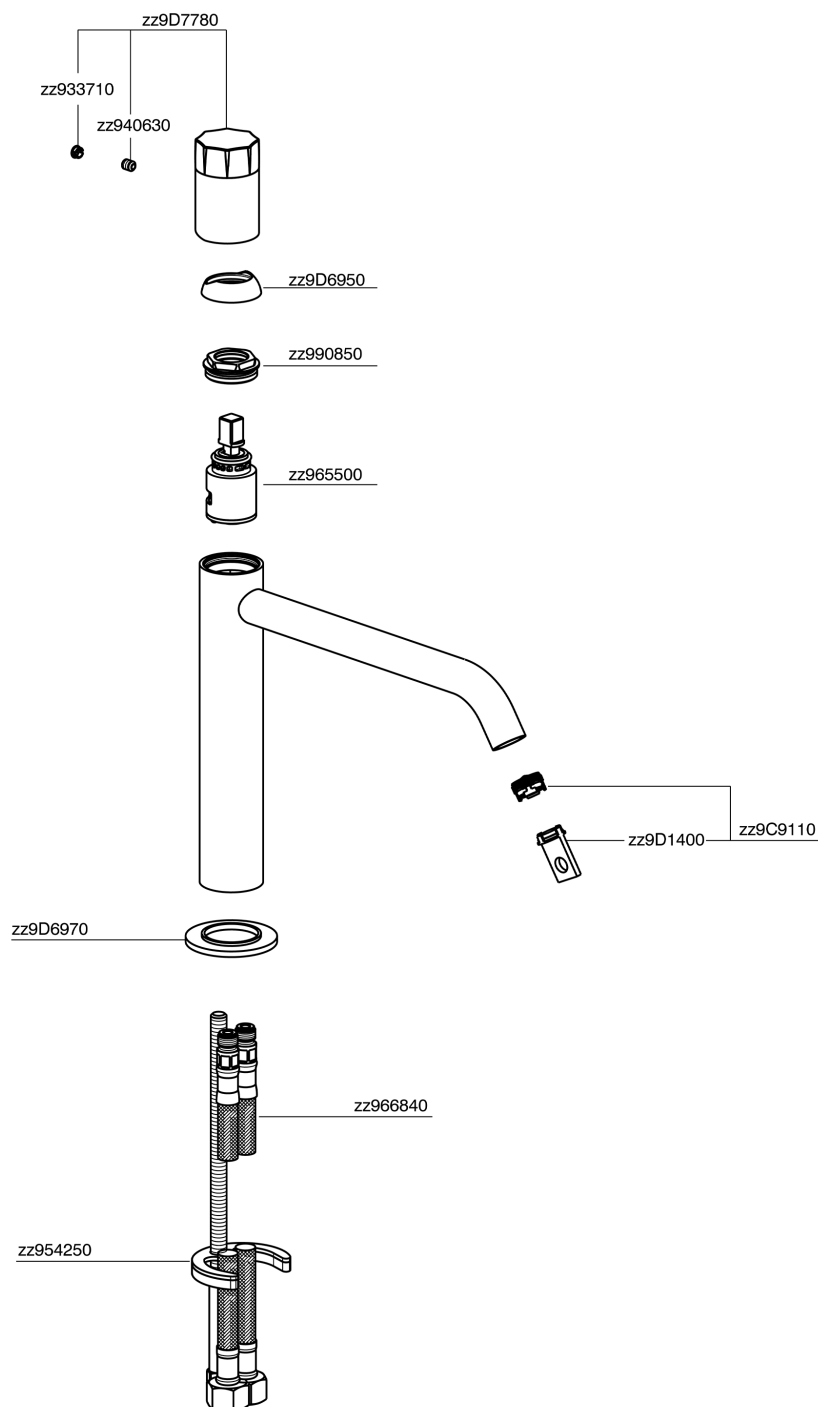

Single lever 'medium' washbasin mixer MARBLE X32_X5001504

X5001504

<https://en.cisal.it/single-lever-medium-washbasin-mixer-marble-x32-x5001504>

2026-06-14