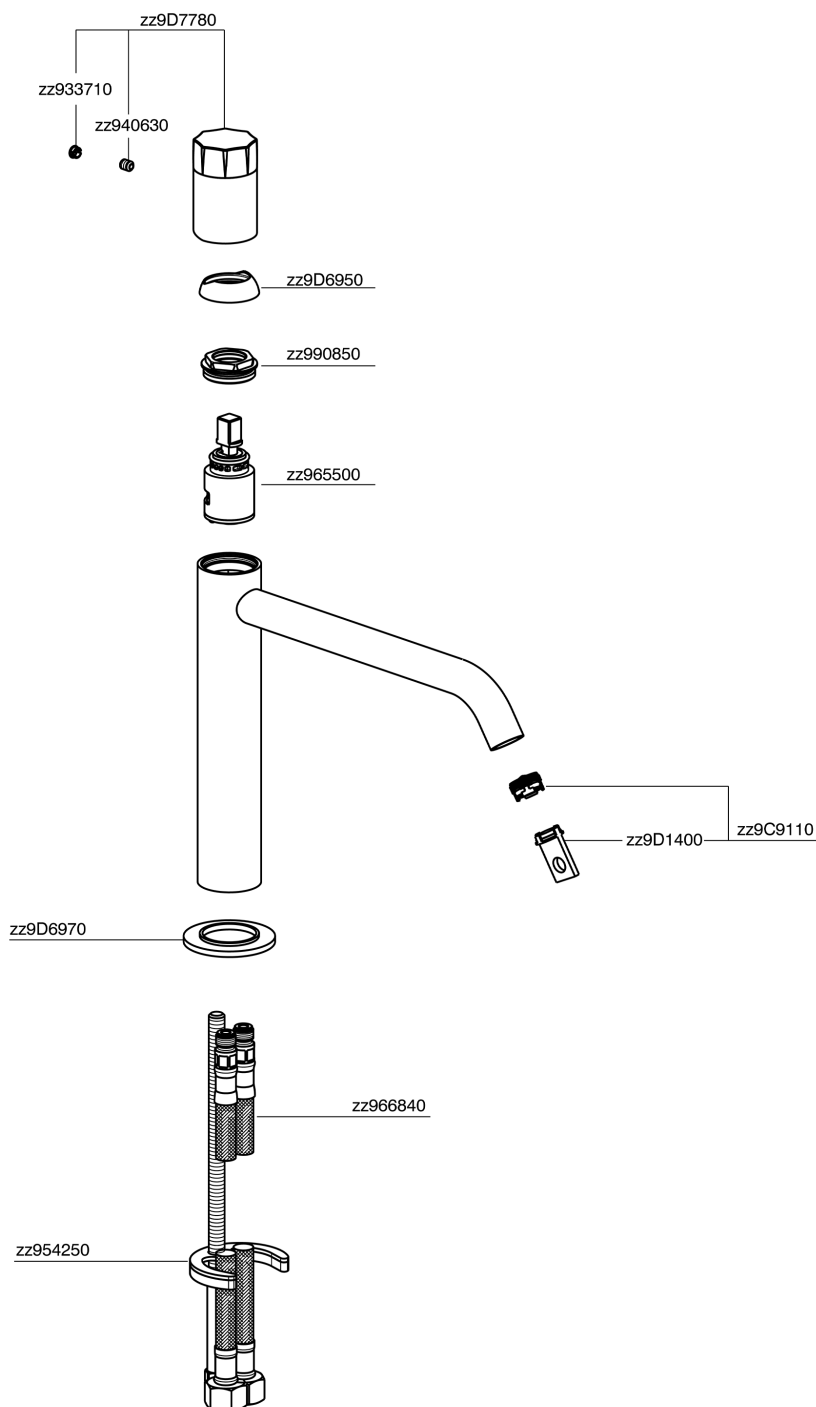

## Single lever 'medium' washbasin mixer MARBLE X32\_X5001504

X5001504

<https://en.cisal.it/single-lever-medium-washbasin-mixer-marble-x32-x5001504>

2026-04-06