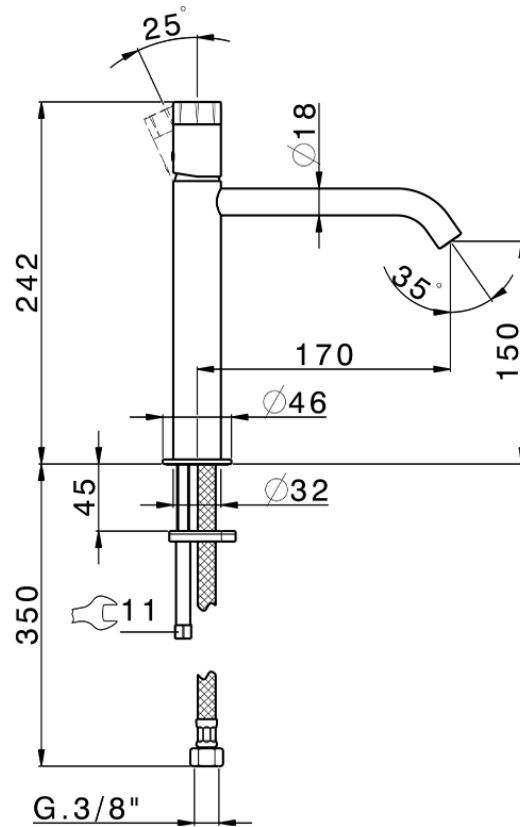

Single lever 'medium' washbasin mixer MARBLE X32_X5001504

X5001504

<https://en.cisal.it/single-lever-medium-washbasin-mixer-marble-x32-x5001504>

2026-05-17