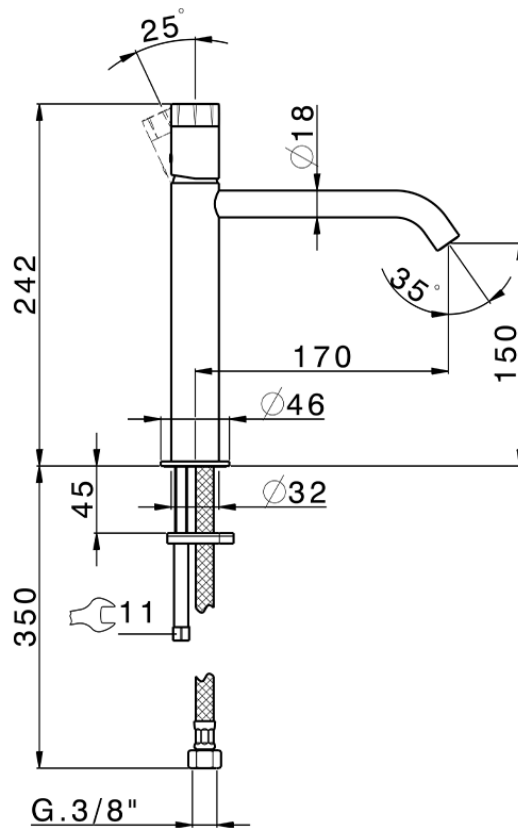

Single lever 'medium' washbasin mixer MARBLE X32_X5001504

X5001504

<https://en.cisal.it/single-lever-medium-washbasin-mixer-marble-x32-x5001504>

2026-06-14