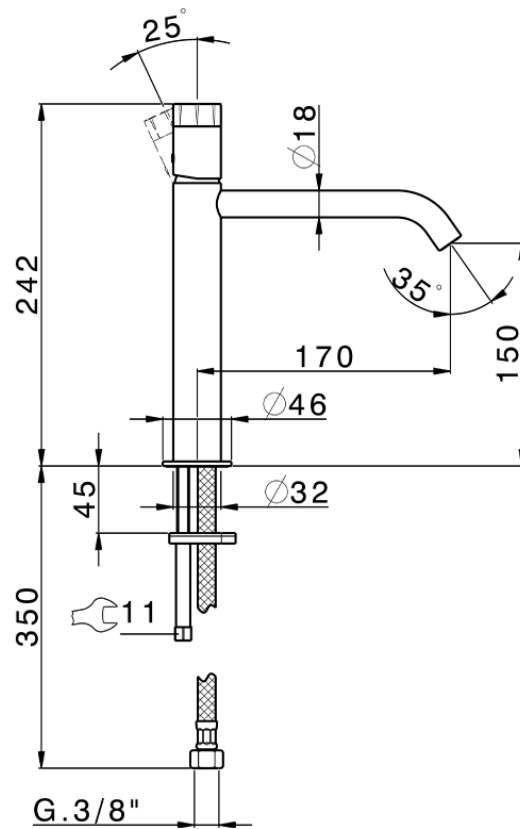

Single lever 'medium' washbasin mixer MARBLE X32_X5001504

X5001504

<https://en.cisal.it/single-lever-medium-washbasin-mixer-marble-x32-x5001504>

2026-04-06