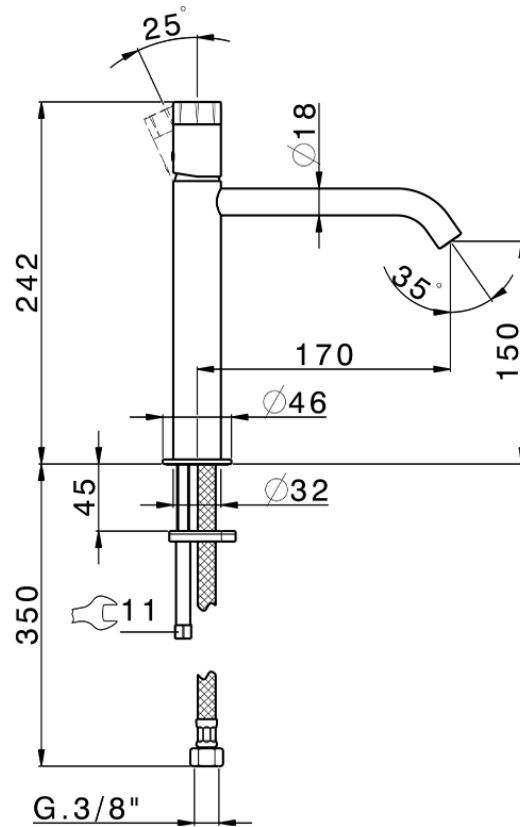

Single lever 'medium' washbasin mixer MARBLE X32_X5001504

X5001504

<https://en.cisal.it/single-lever-medium-washbasin-mixer-marble-x32-x5001504>

2026-04-26