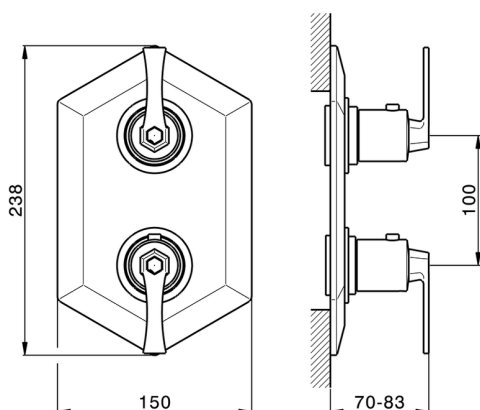

Exposed part for con.thermo.shower mixer 1-outlet CHERIE_CF009300

MODEL **CF009300**

Exposed part for con.thermo.shower mixer
1-outlet, stop valve, without concealed part, for items
ZA009300

AVAILABLE FINISHINGS

- 
6T 6T Chrome/Matt Black
- 
7C 7C Gold/Matt Black
- 
7D 7D Polished Nickel/Matt Black
- 
7E 7E Rose Gold/Matt Black

CHARACTERISTICS

Installation **Concealed**
Required concealed parts **ZA009300**

Thermostatic