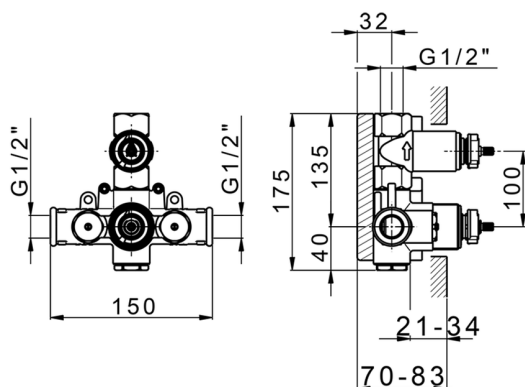

AVAILABLE FINISHINGS

 **04** 04 Without finishing

CHARACTERISTICS

Concealed **1**
Cartridge Spare Parts **24.04A.PP**

8x20 Plus P Thermostatic Valve

Thermostatic

The Cisal thermostatic is your personal water manager, helping you to handle, control and save water and energy.