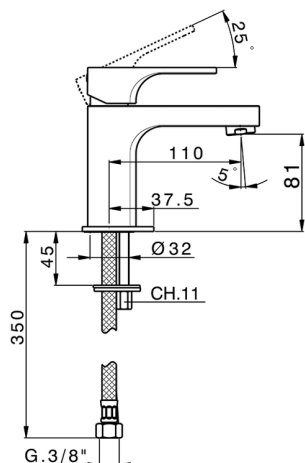

## Single lever basin mixer CUBIC\_CU000541

MODEL **CU000541**

Single lever basin mixer, without automatic pop-up waste, G.3/8" stainless steel flexible hoses

### CHARACTERISTICS

Cartridge Spare Parts **ZZ94240000**

**25 mm Cartridge**