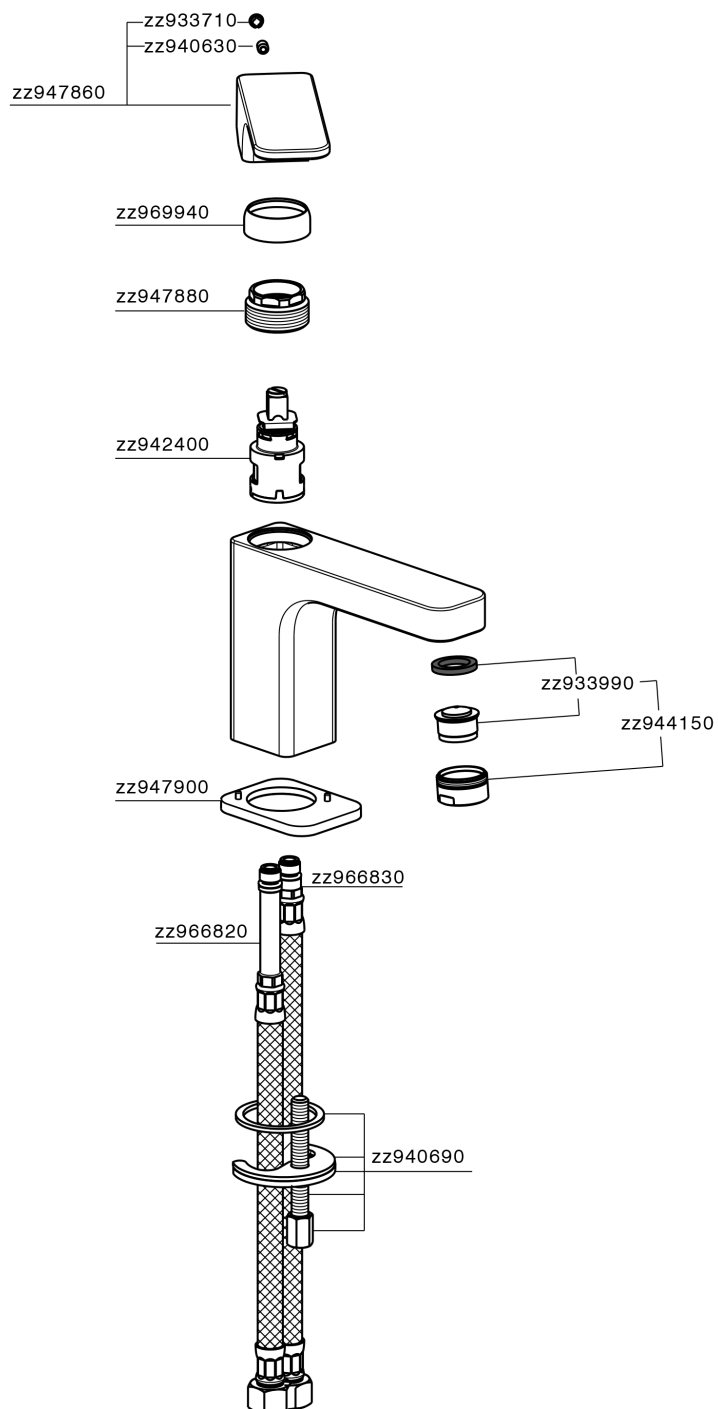

Single lever basin mixer CUBIC_CU000541

MODEL **CU000541**

Single lever basin mixer, without automatic pop-up waste, G.3/8" stainless steel flexible hoses

AVAILABLE FINISHINGS

- 
21 21 Chrome
- 
2B 2B Polished Nickel
- 
2F 2F Brushed Nickel
- 
40 40 Matt Black

CHARACTERISTICS

Cartridge Spare Parts **ZZ94240000**

25 mm Cartridge

Single lever basin mixer CUBIC_CU000541

CU000541

<https://en.cisal.it/single-lever-basin-mixer-cubic-cu000541>

2026-04-30