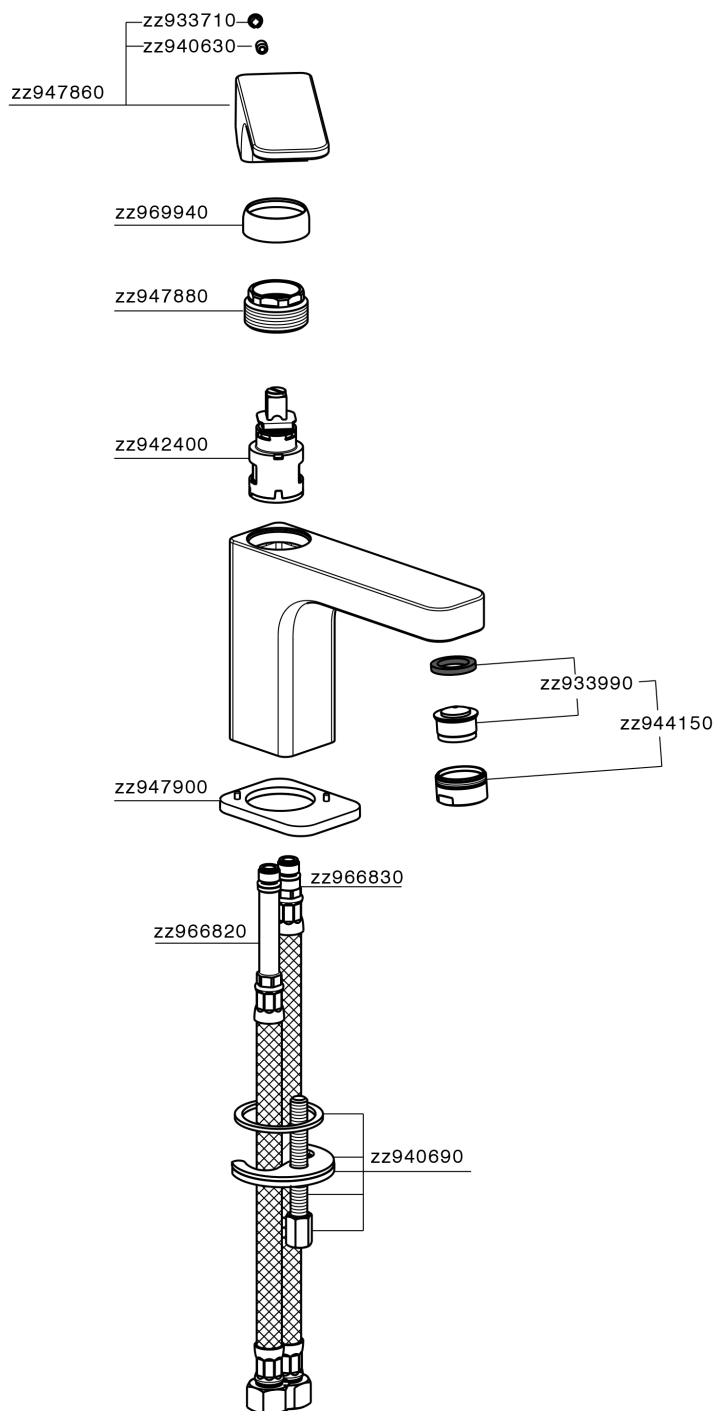

## Single lever basin mixer CUBIC\_CU000541

MODEL **CU000541**

Single lever basin mixer, without automatic pop-up waste, G.3/8" stainless steel flexible hoses

### CHARACTERISTICS

Cartridge Spare Parts **ZZ94240000**

**25 mm Cartridge**

## Single lever basin mixer CUBIC\_CU000541

CU000541

<https://en.cisal.it/single-lever-basin-mixer-cubic-cu000541>

2026-04-08