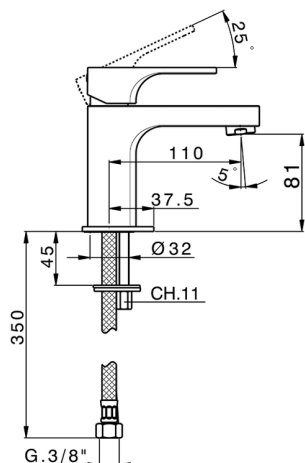

Single lever basin mixer CUBIC_CU000541

MODEL **CU000541**

Single lever basin mixer, without automatic pop-up waste, G.3/8" stainless steel flexible hoses

AVAILABLE FINISHINGS

- 
21 21 Chrome
- 
2B 2B Polished Nickel
- 
2F 2F Brushed Nickel
- 
40 40 Matt Black

CHARACTERISTICS

Cartridge Spare Parts **ZZ94240000**

25 mm Cartridge

Single lever basin mixer CUBIC_CU000541

CU000541

<https://en.cisal.it/single-lever-basin-mixer-cubic-cu000541>

2026-04-30