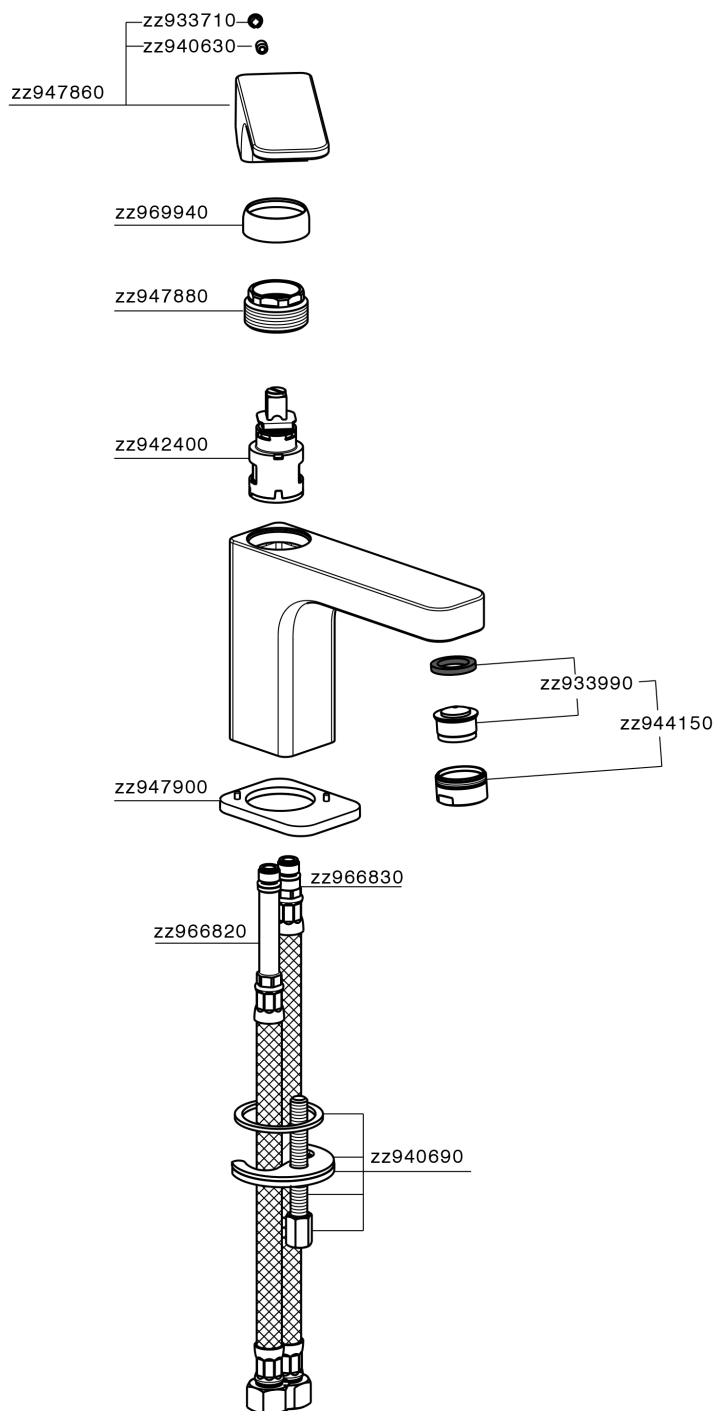

Single lever basin mixer CUBIC_CU000541

MODEL **CU000541**

Single lever basin mixer, without automatic pop-up waste, G.3/8" stainless steel flexible hoses

AVAILABLE FINISHINGS

-  **21** 21 Chrome
-  **2B** 2B Polished Nickel
-  **2F** 2F Brushed Nickel
-  **40** 40 Matt Black

CHARACTERISTICS

Cartridge Spare Parts **ZZ94240000**

25 mm Cartridge

Single lever basin mixer CUBIC_CU000541

CU000541

<https://en.cisal.it/single-lever-basin-mixer-cubic-cu000541>

2026-04-10