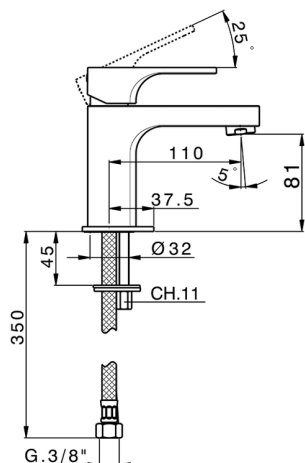

Single lever basin mixer CUBIC_CU000541

MODEL **CU000541**

Single lever basin mixer, without automatic pop-up waste, G.3/8" stainless steel flexible hoses

AVAILABLE FINISHINGS

-  **21** 21 Chrome
-  **2B** 2B Polished Nickel
-  **2F** 2F Brushed Nickel
-  **40** 40 Matt Black

CHARACTERISTICS

Cartridge Spare Parts **ZZ94240000**

25 mm Cartridge

Single lever basin mixer CUBIC_CU000541

CU000541

<https://en.cisal.it/single-lever-basin-mixer-cubic-cu000541>

2026-05-20