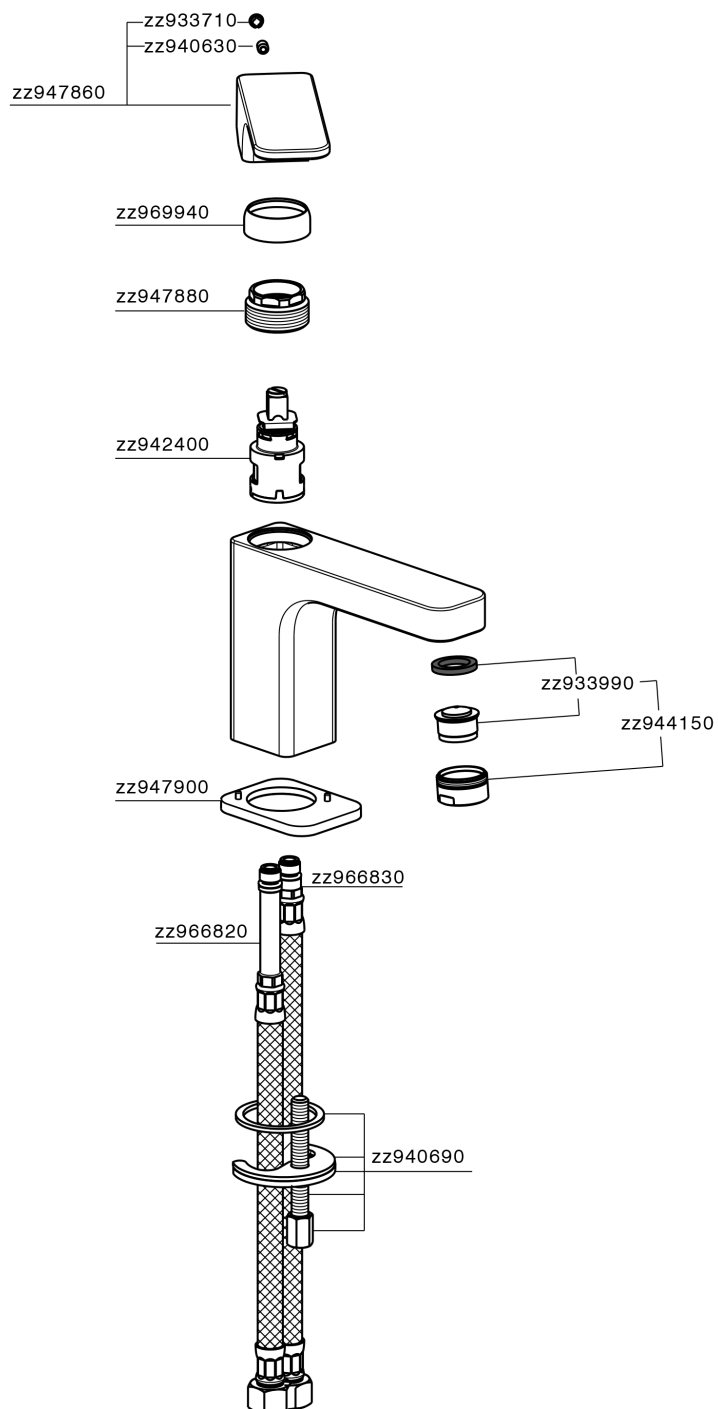

Single lever basin mixer CUBIC_CU000541

MODEL **CU000541**

Single lever basin mixer, without automatic pop-up waste, G.3/8" stainless steel flexible hoses

AVAILABLE FINISHINGS

-  **21** 21 Chrome
-  **2B** 2B Polished Nickel
-  **2F** 2F Brushed Nickel
-  **40** 40 Matt Black

CHARACTERISTICS

Cartridge Spare Parts **ZZ94240000**

25 mm Cartridge

Single lever basin mixer CUBIC_CU000541

CU000541

<https://en.cisal.it/single-lever-basin-mixer-cubic-cu000541>

2026-05-20