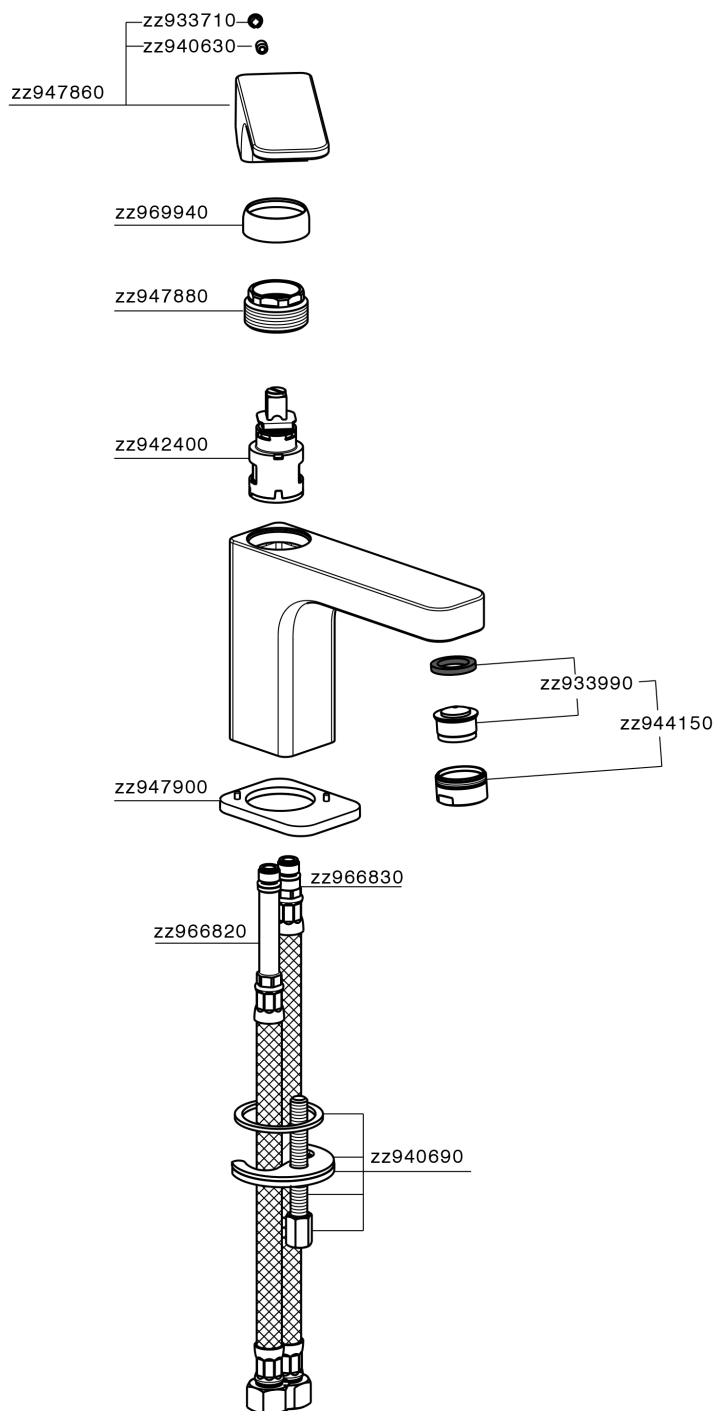

Single lever basin mixer CUBIC_CU000541

MODEL **CU000541**

Single lever basin mixer, without automatic pop-up waste, G.3/8" stainless steel flexible hoses

AVAILABLE FINISHINGS

-  **21** 21 Chrome
-  **2B** 2B Polished Nickel
-  **2F** 2F Brushed Nickel
-  **40** 40 Matt Black

CHARACTERISTICS

Cartridge Spare Parts **ZZ94240000**

25 mm Cartridge

Single lever basin mixer CUBIC_CU000541

CU000541

<https://en.cisal.it/single-lever-basin-mixer-cubic-cu000541>

2026-06-13