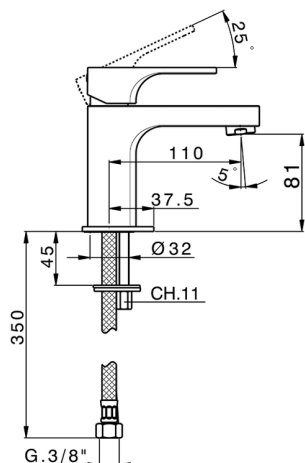

Single lever basin mixer CUBIC_CU000541

MODEL **CU000541**

Single lever basin mixer, without automatic pop-up waste, G.3/8" stainless steel flexible hoses

AVAILABLE FINISHINGS

-  **21** 21 Chrome
-  **2B** 2B Polished Nickel
-  **2F** 2F Brushed Nickel
-  **40** 40 Matt Black

CHARACTERISTICS

Cartridge Spare Parts **ZZ94240000**

25 mm Cartridge

Single lever basin mixer CUBIC_CU000541

CU000541

<https://en.cisal.it/single-lever-basin-mixer-cubic-cu000541>

2026-06-13