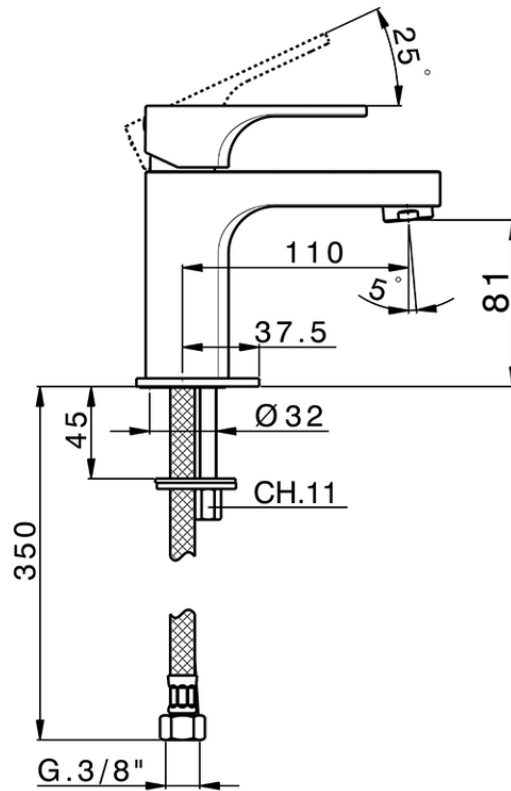

Single lever basin mixer CUBIC_CU000541

CU000541

<https://en.cisal.it/single-lever-basin-mixer-cubic-cu000541>

2026-04-30