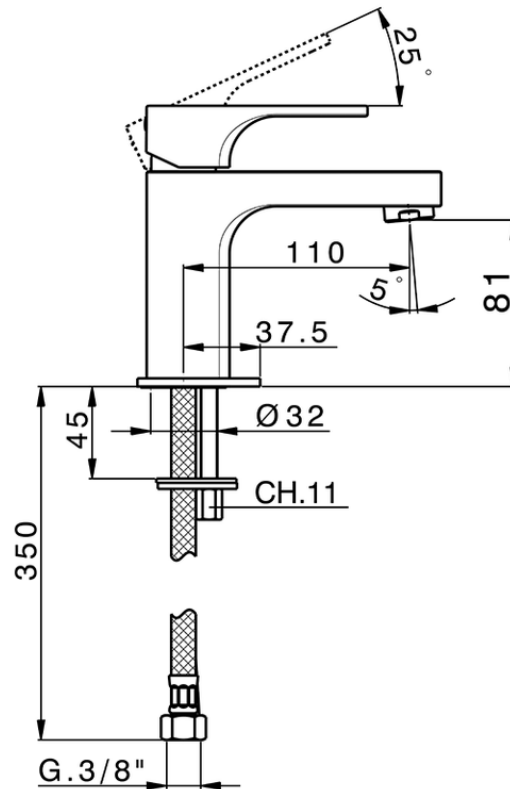

Single lever basin mixer CUBIC_CU000541

CU000541

<https://en.cisal.it/single-lever-basin-mixer-cubic-cu000541>

2026-04-08