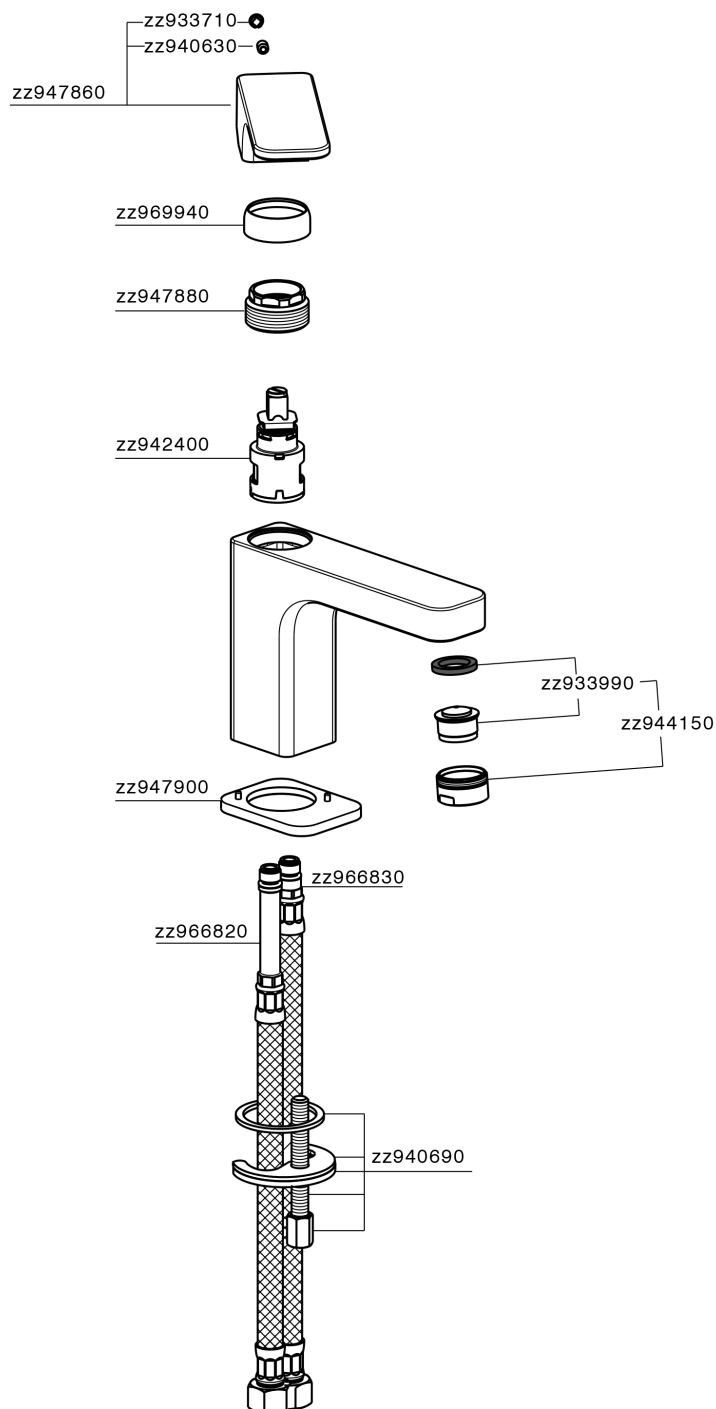

Single lever basin mixer CUBIC_CU000541

MODEL **CU000541**

Single lever basin mixer, without automatic pop-up waste, G.3/8" stainless steel flexible hoses

AVAILABLE FINISHINGS

-  **21** 21 Chrome
-  **2B** 2B Polished Nickel
-  **2F** 2F Brushed Nickel
-  **40** 40 Matt Black

CHARACTERISTICS

Cartridge Spare Parts **ZZ94240000**

25 mm Cartridge

Single lever basin mixer CUBIC_CU000541

CU000541

<https://en.cisal.it/single-lever-basin-mixer-cubic-cu000541>

2026-06-14