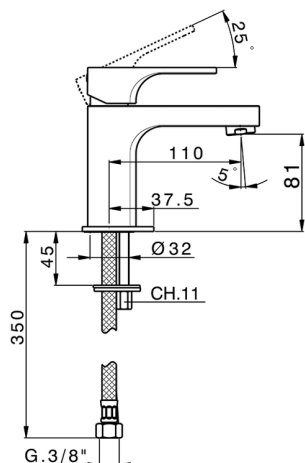

Single lever basin mixer CUBIC_CU000541

MODEL **CU000541**

Single lever basin mixer, without automatic pop-up waste, G.3/8" stainless steel flexible hoses

AVAILABLE FINISHINGS

-  **21** 21 Chrome
-  **2B** 2B Polished Nickel
-  **2F** 2F Brushed Nickel
-  **40** 40 Matt Black

CHARACTERISTICS

Cartridge Spare Parts **ZZ94240000**

25 mm Cartridge

Single lever basin mixer CUBIC_CU000541

CU000541

<https://en.cisal.it/single-lever-basin-mixer-cubic-cu000541>

2026-06-14