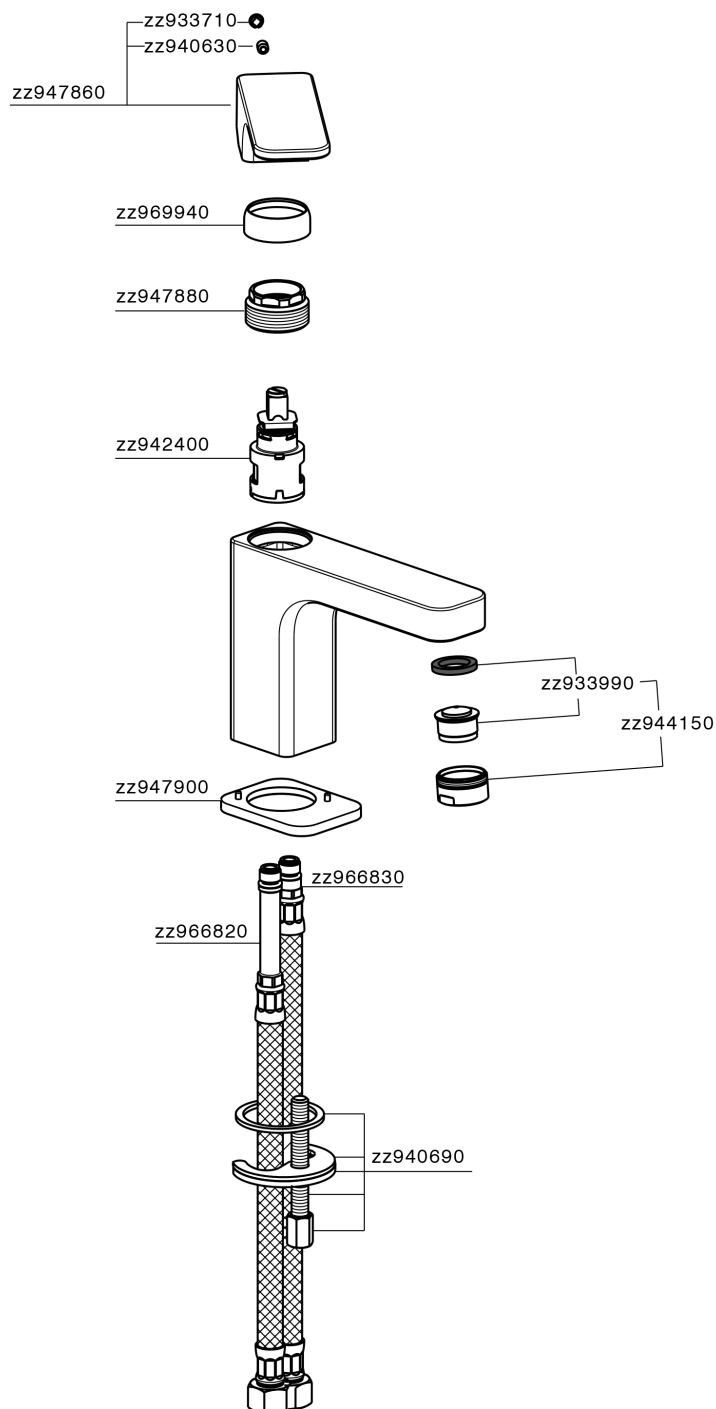

Single lever basin mixer CUBIC_CU000541

MODEL **CU000541**

Single lever basin mixer, without automatic pop-up waste, G.3/8" stainless steel flexible hoses

AVAILABLE FINISHINGS

-  **21** 21 Chrome
-  **2B** 2B Polished Nickel
-  **2F** 2F Brushed Nickel
-  **40** 40 Matt Black

CHARACTERISTICS

Cartridge Spare Parts **ZZ94240000**

25 mm Cartridge

Single lever basin mixer CUBIC_CU000541

CU000541

<https://en.cisal.it/single-lever-basin-mixer-cubic-cu000541>

2026-04-10