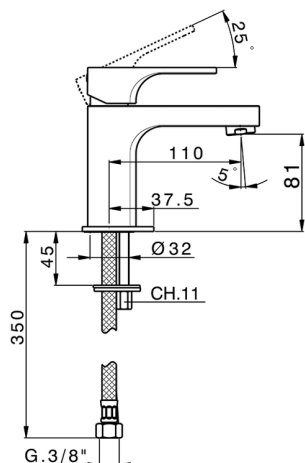

Single lever basin mixer CUBIC_CU000541

MODEL **CU000541**

Single lever basin mixer, without automatic pop-up waste, G.3/8" stainless steel flexible hoses

AVAILABLE FINISHINGS

-  **21** 21 Chrome
-  **2B** 2B Polished Nickel
-  **2F** 2F Brushed Nickel
-  **40** 40 Matt Black

CHARACTERISTICS

Cartridge Spare Parts **ZZ94240000**

25 mm Cartridge

Single lever basin mixer CUBIC_CU000541

CU000541

<https://en.cisal.it/single-lever-basin-mixer-cubic-cu000541>

2026-04-10