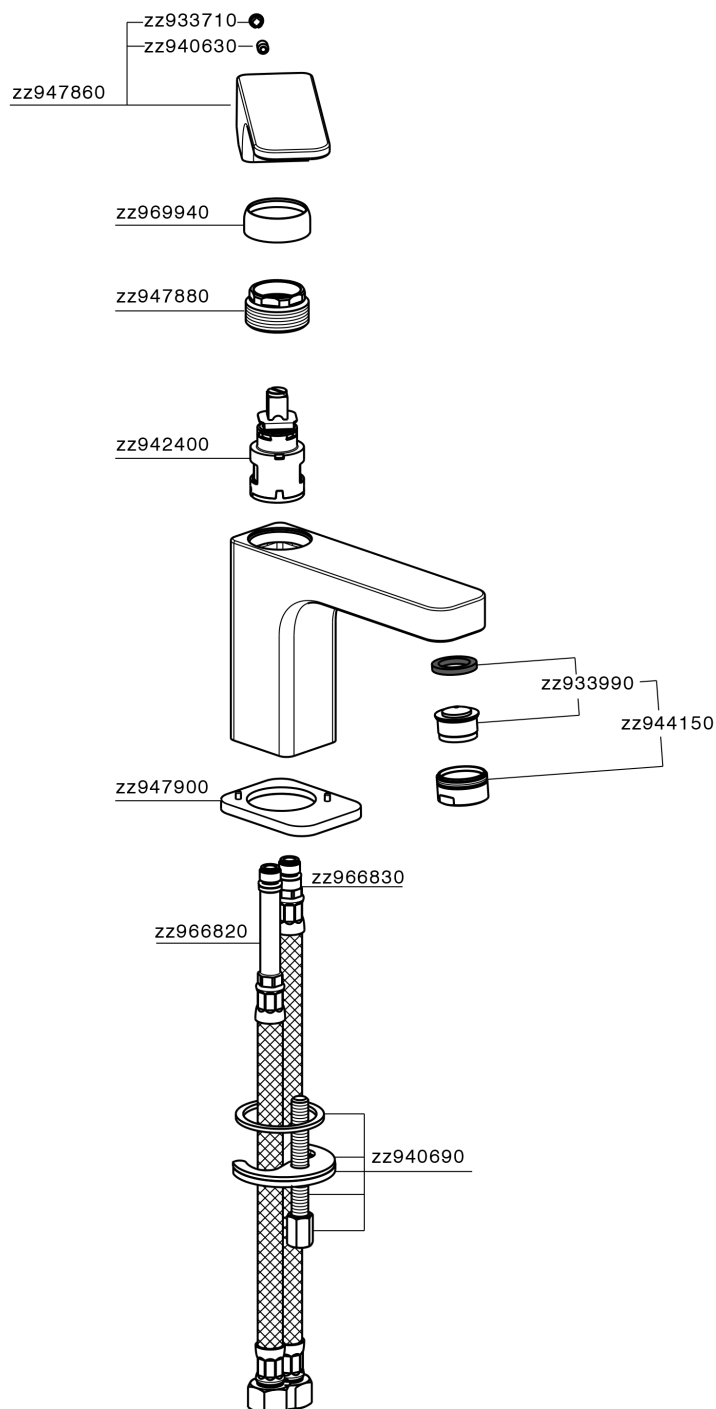

Single lever basin mixer CUBIC_CU000541

CU000541

<https://en.cisal.it/single-lever-basin-mixer-cubic-cu000541>

2026-06-13