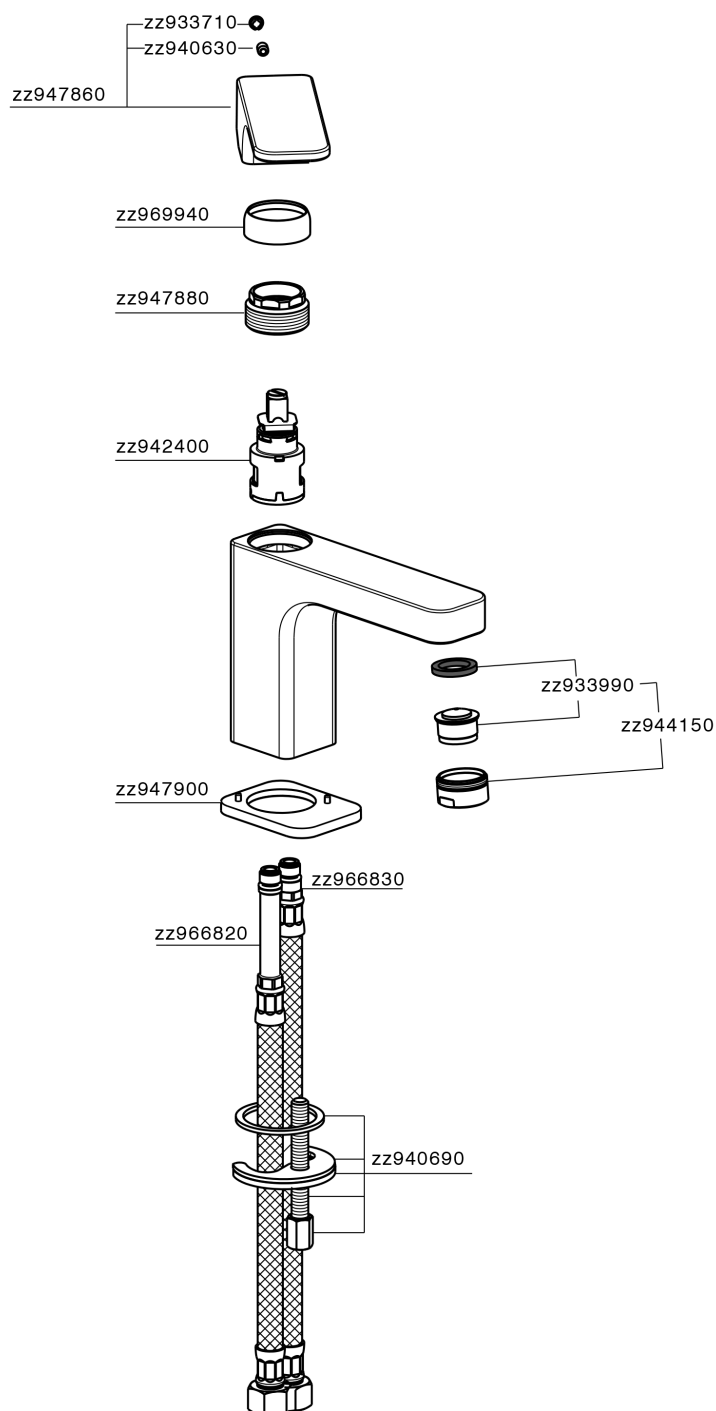

Single lever basin mixer CUBIC_CU000541

CU000541

<https://en.cisal.it/single-lever-basin-mixer-cubic-cu000541>

2026-04-08