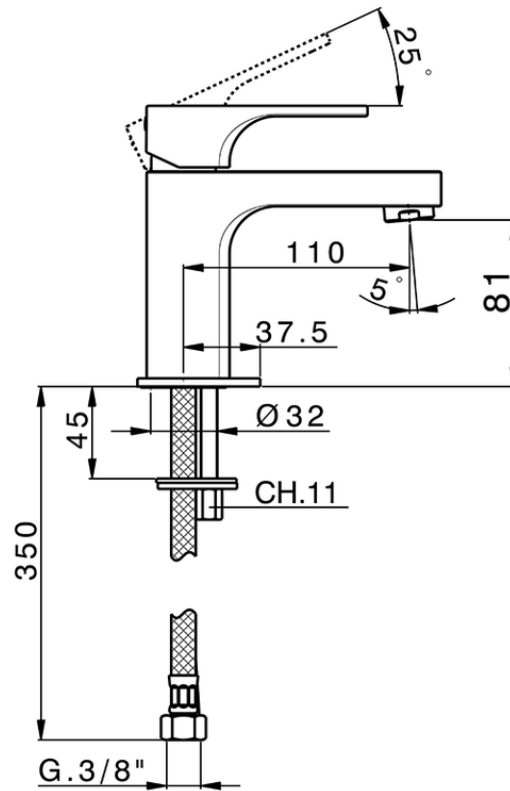

Single lever basin mixer CUBIC_CU000541

CU000541

<https://en.cisal.it/single-lever-basin-mixer-cubic-cu000541>

2026-04-29