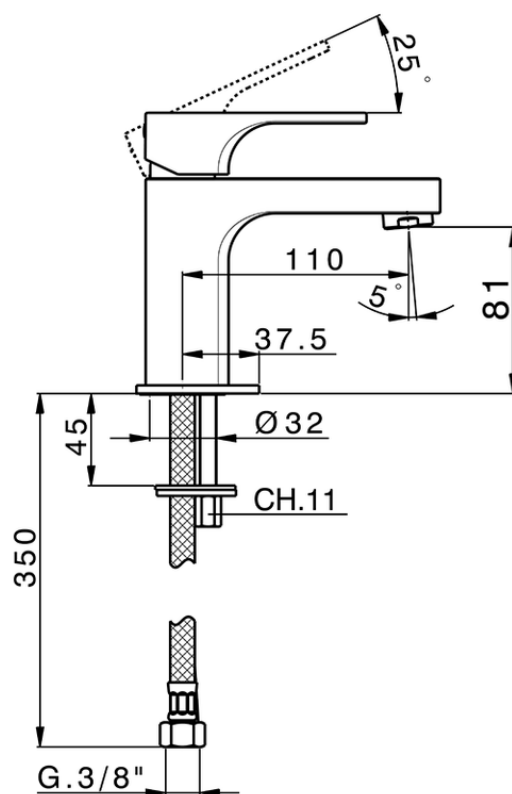

Single lever basin mixer CUBIC_CU000541

CU000541

<https://en.cisal.it/single-lever-basin-mixer-cubic-cu000541>

2026-06-13