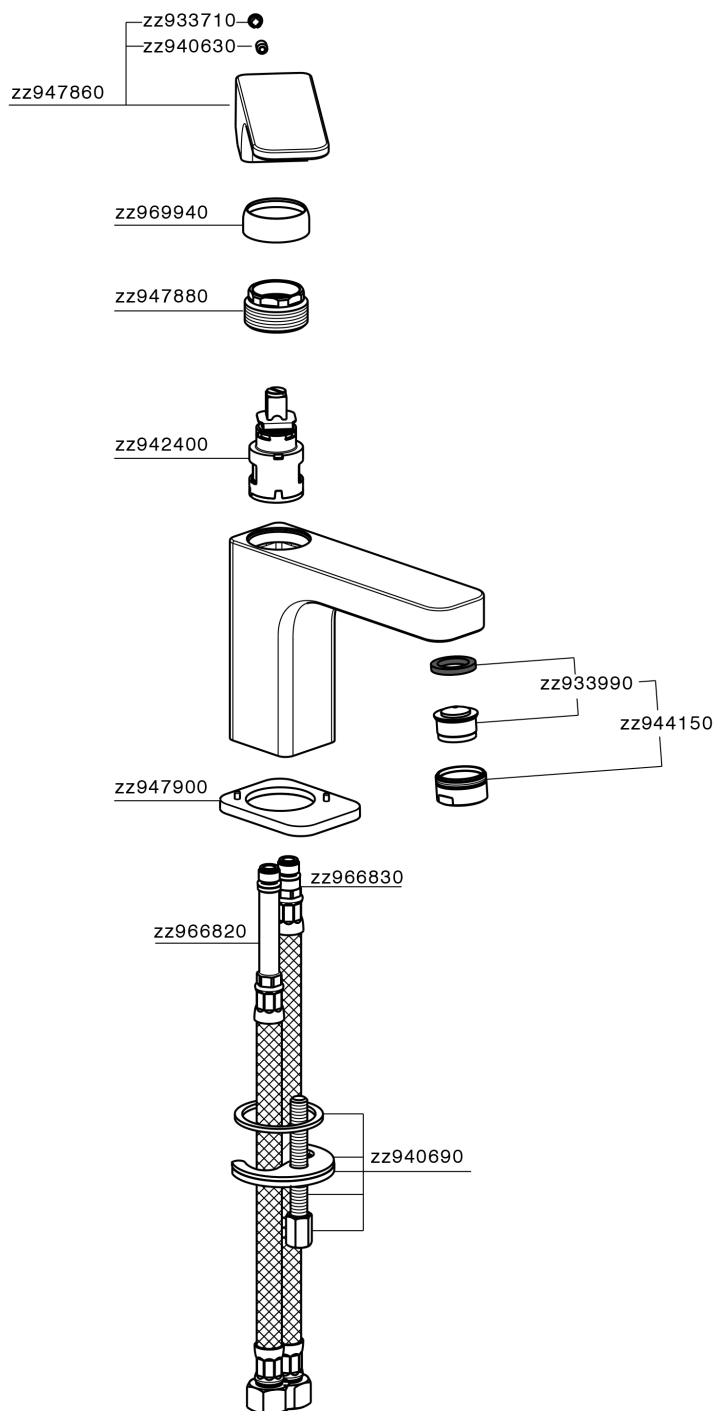

## Single lever basin mixer CUBIC\_CU000541

MODEL **CU000541**

Single lever basin mixer, without automatic pop-up waste, G.3/8" stainless steel flexible hoses

### CHARACTERISTICS

Cartridge Spare Parts **ZZ94240000**

**25 mm Cartridge**

## Single lever basin mixer CUBIC\_CU000541

CU000541

<https://en.cisal.it/single-lever-basin-mixer-cubic-cu000541>

2026-04-30