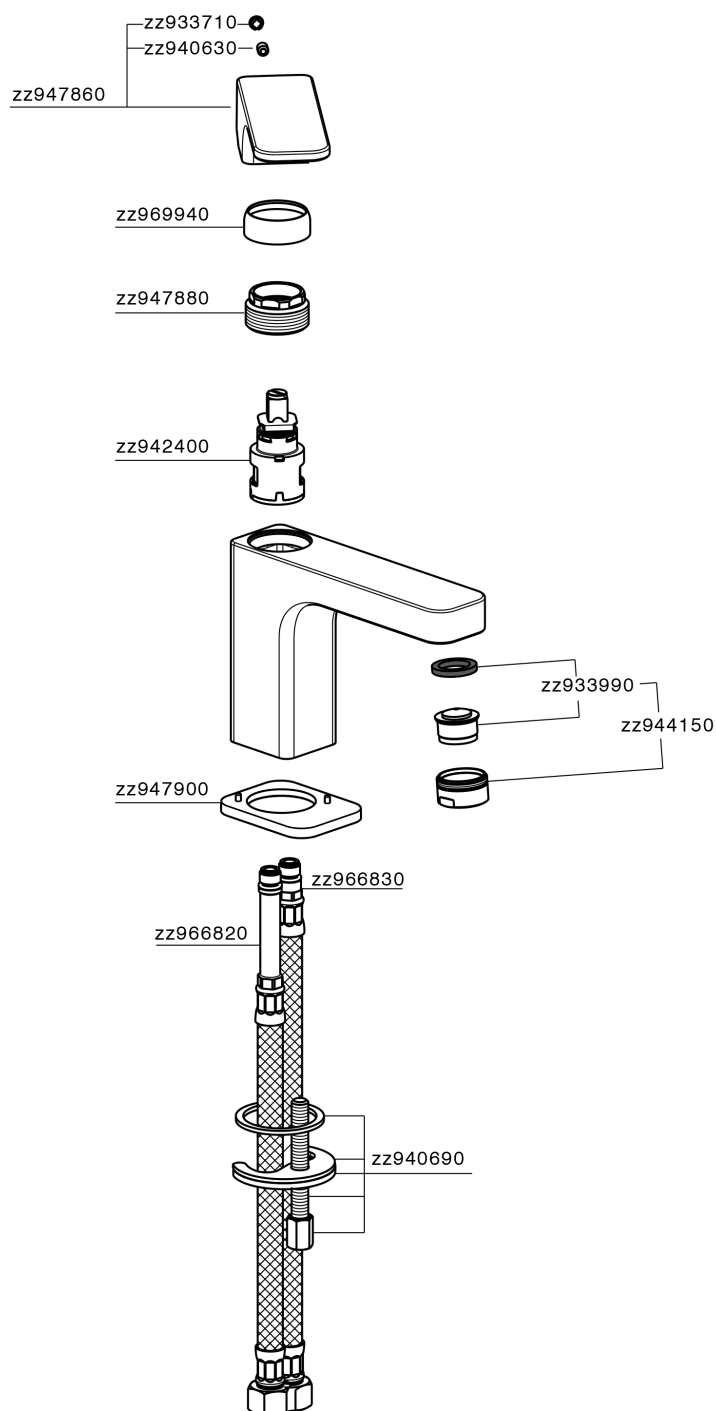

## Single lever basin mixer CUBIC\_CU000541

MODEL **CU000541**

Single lever basin mixer, without automatic pop-up waste, G.3/8" stainless steel flexible hoses

### CHARACTERISTICS

Cartridge Spare Parts **ZZ94240000**

**25 mm Cartridge**

## Single lever basin mixer CUBIC\_CU000541

CU000541

<https://en.cisal.it/single-lever-basin-mixer-cubic-cu000541>

2026-06-14