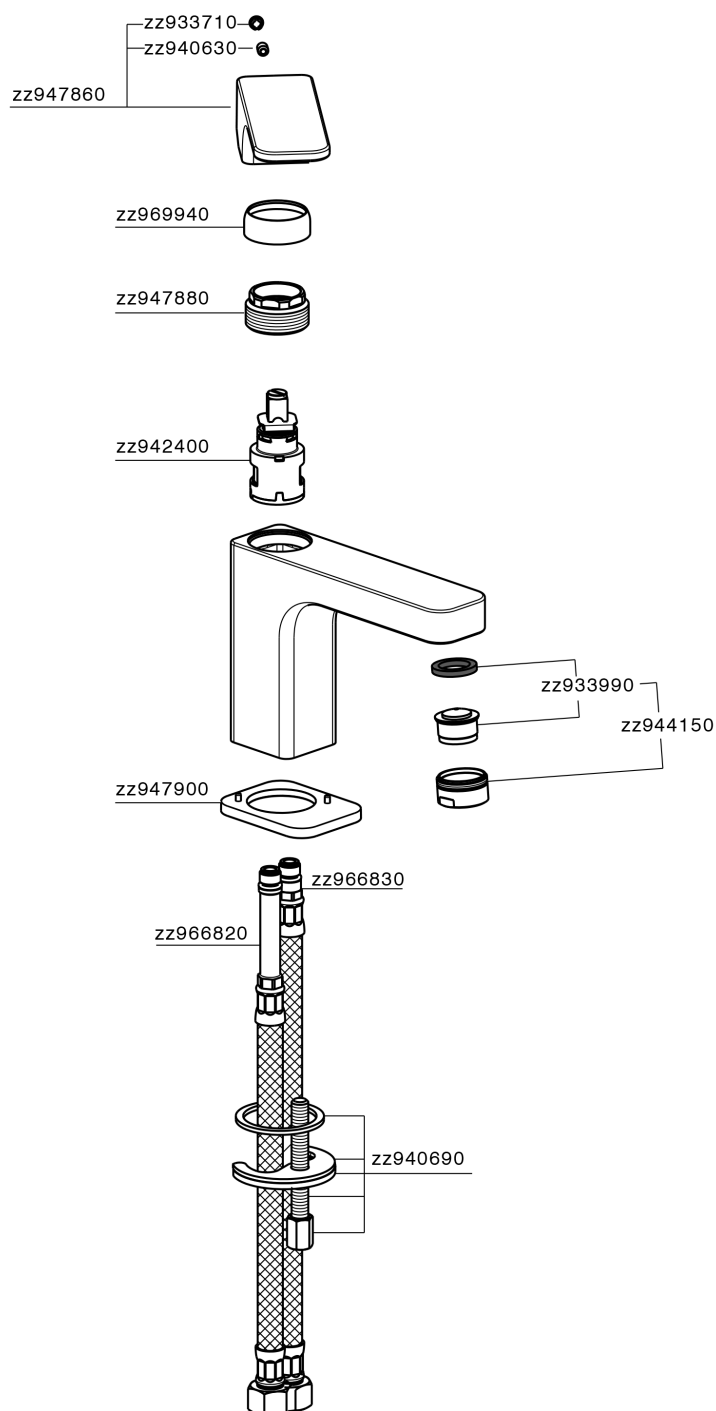

Single lever basin mixer CUBIC_CU000541

CU000541

<https://en.cisal.it/single-lever-basin-mixer-cubic-cu000541>

2026-06-14