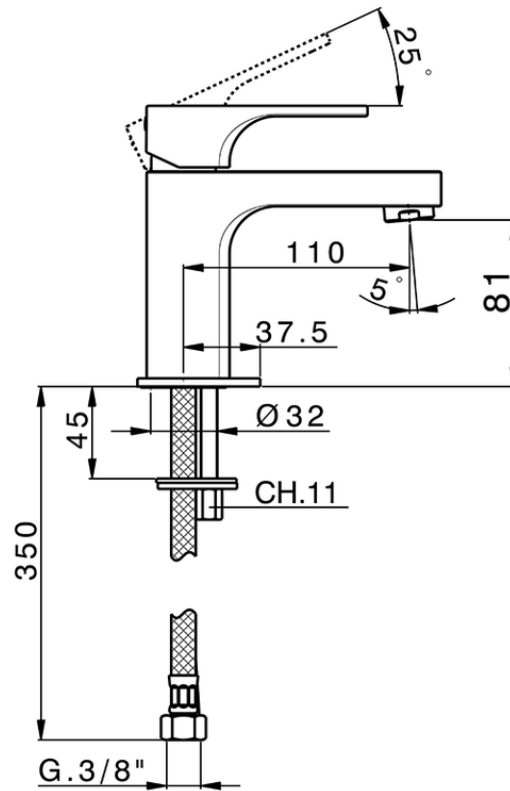

Single lever basin mixer CUBIC_CU000541

CU000541

<https://en.cisal.it/single-lever-basin-mixer-cubic-cu000541>

2026-05-20