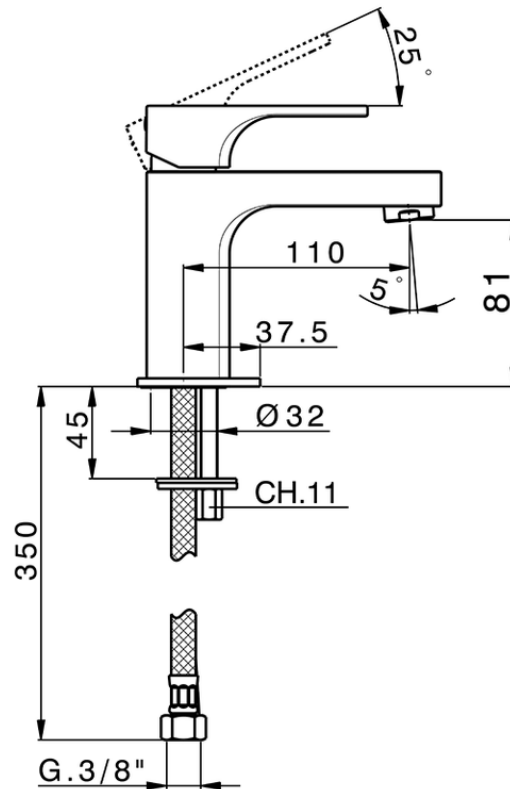

Single lever basin mixer CUBIC_CU000541

CU000541

<https://en.cisal.it/single-lever-basin-mixer-cubic-cu000541>

2026-06-14