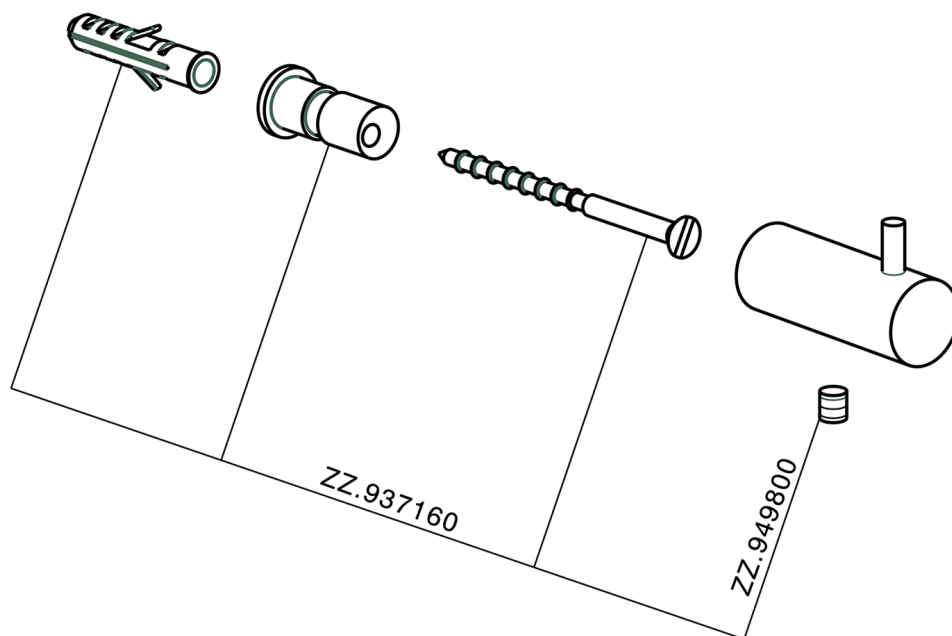

Single hook BATHROOM ACCESSORIES_SY090710

MODEL **SY090710**

Single hook

AVAILABLE FINISHINGS

-  **21** 21 Chrome
-  **2B** 2B Polished Nickel
-  **2F** 2F Brushed Nickel
-  **2P** 2P Rose Gold
-  **2Q** 2Q Black Titanium
-  **40** 40 Matt Black
-  **4Q** 4Q Matt White

CHARACTERISTICS

Single hook BATHROOM ACCESSORIES_SY090710

SY090710

<https://en.cisal.it/single-hook-bathroom-accessories-sy090710>

2026-06-13