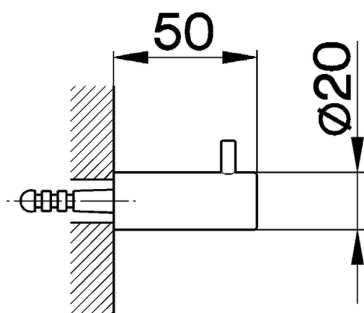

Single hook BATHROOM ACCESSORIES_SY090710

MODEL **SY090710**

Single hook

AVAILABLE FINISHINGS

-  **21** 21 Chrome
-  **2B** 2B Polished Nickel
-  **2F** 2F Brushed Nickel
-  **2P** 2P Rose Gold
-  **2Q** 2Q Black Titanium
-  **40** 40 Matt Black
-  **4Q** 4Q Matt White

CHARACTERISTICS

Single hook BATHROOM ACCESSORIES_SY090710

SY090710

<https://en.cisal.it/single-hook-bathroom-accessories-sy090710>

2026-06-08