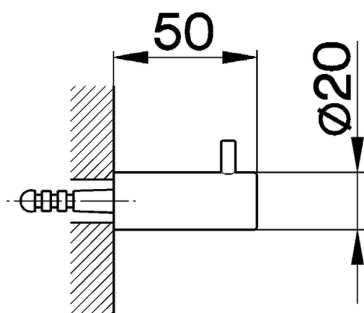

Single hook BATHROOM ACCESSORIES_SY090710

MODEL **SY090710**

Single hook

AVAILABLE FINISHINGS

-  **21** 21 Chrome
-  **2B** 2B Polished Nickel
-  **2F** 2F Brushed Nickel
-  **2P** 2P Rose Gold
-  **2Q** 2Q Black Titanium
-  **40** 40 Matt Black
-  **4Q** 4Q Matt White

CHARACTERISTICS

Single hook BATHROOM ACCESSORIES_SY090710

SY090710

<https://en.cisal.it/single-hook-bathroom-accessories-sy090710>

2026-06-13