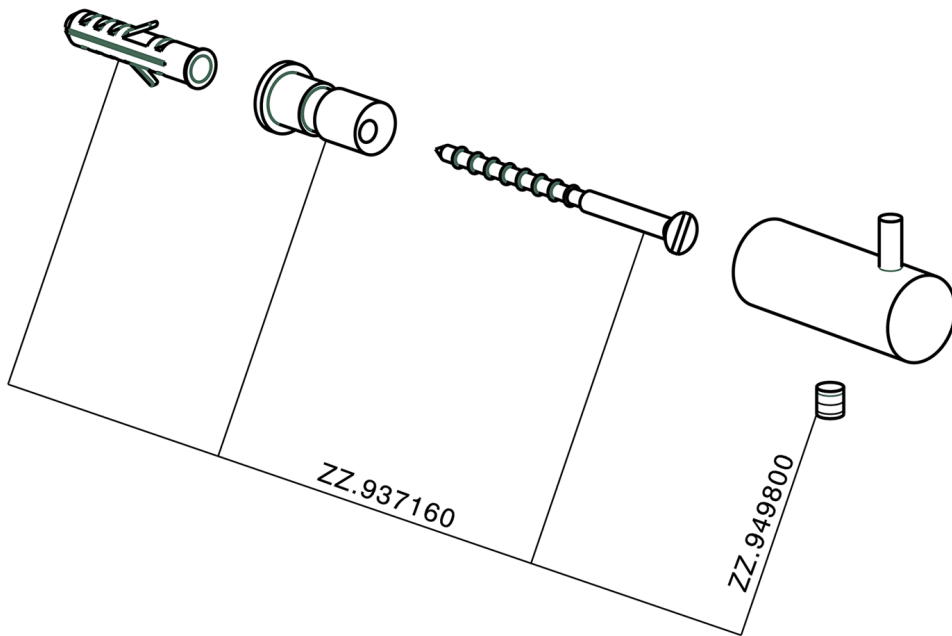

Single hook BATHROOM ACCESSORIES_SY090710

MODEL **SY090710**

Single hook

AVAILABLE FINISHINGS

-  **21** 21 Chrome
-  **2B** 2B Polished Nickel
-  **2F** 2F Brushed Nickel
-  **2P** 2P Rose Gold
-  **2Q** 2Q Black Titanium
-  **40** 40 Matt Black
-  **4Q** 4Q Matt White

CHARACTERISTICS

Single hook BATHROOM ACCESSORIES_SY090710

SY090710

<https://en.cisal.it/single-hook-bathroom-accessories-sy090710>

2026-06-08