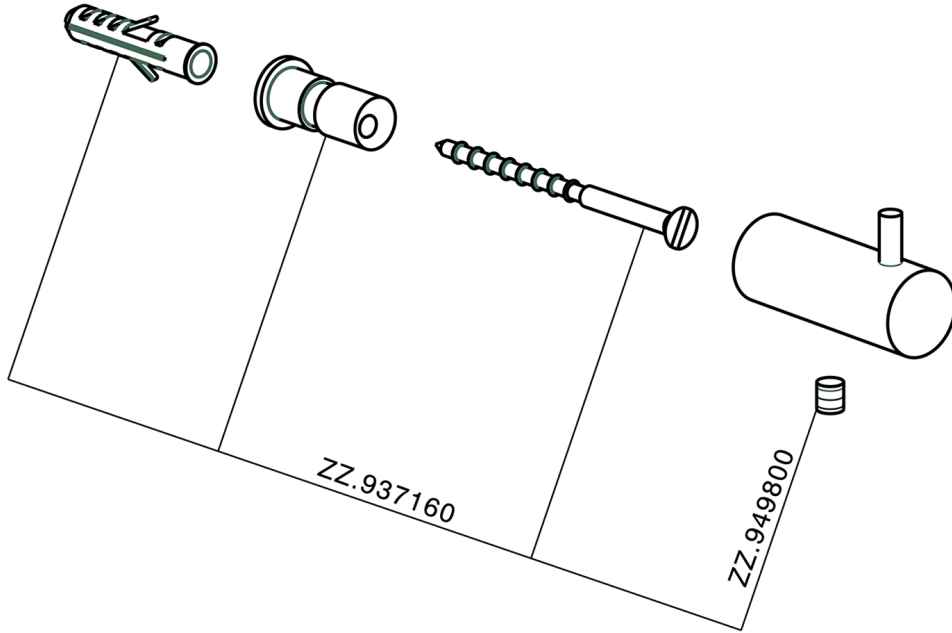

Single hook BATHROOM ACCESSORIES_SY090710

MODEL **SY090710**

Single hook

AVAILABLE FINISHINGS

-  **21** 21 Chrome
-  **2B** 2B Polished Nickel
-  **2F** 2F Brushed Nickel
-  **2P** 2P Rose Gold
-  **2Q** 2Q Black Titanium
-  **40** 40 Matt Black
-  **4Q** 4Q Matt White

CHARACTERISTICS

Single hook BATHROOM ACCESSORIES_SY090710

SY090710

<https://en.cisal.it/single-hook-bathroom-accessories-sy090710>

2026-05-19