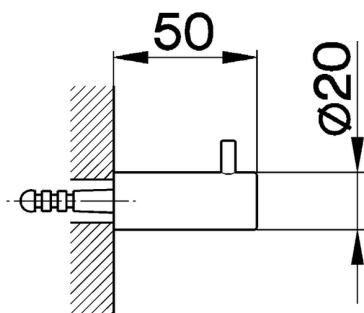

Single hook BATHROOM ACCESSORIES_SY090710

MODEL **SY090710**

Single hook

AVAILABLE FINISHINGS

-  **21** 21 Chrome
-  **2B** 2B Polished Nickel
-  **2F** 2F Brushed Nickel
-  **2P** 2P Rose Gold
-  **2Q** 2Q Black Titanium
-  **40** 40 Matt Black
-  **4Q** 4Q Matt White

CHARACTERISTICS

Single hook BATHROOM ACCESSORIES_SY090710

SY090710

<https://en.cisal.it/single-hook-bathroom-accessories-sy090710>

2026-06-14