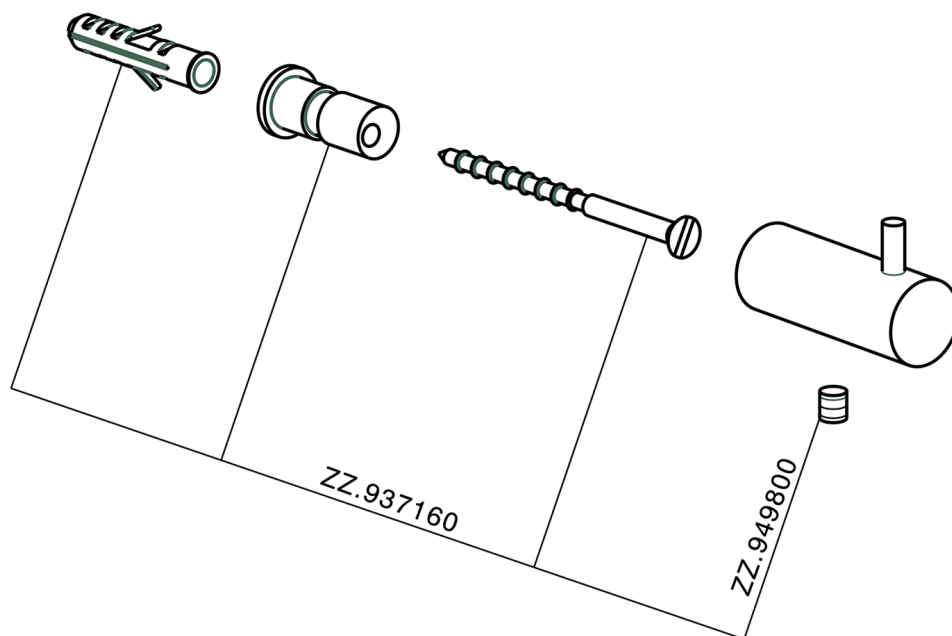

Single hook BATHROOM ACCESSORIES_SY090710

MODEL **SY090710**

Single hook

AVAILABLE FINISHINGS

-  **21** 21 Chrome
-  **2B** 2B Polished Nickel
-  **2F** 2F Brushed Nickel
-  **2P** 2P Rose Gold
-  **2Q** 2Q Black Titanium
-  **40** 40 Matt Black
-  **4Q** 4Q Matt White

CHARACTERISTICS

Single hook BATHROOM ACCESSORIES_SY090710

SY090710

<https://en.cisal.it/single-hook-bathroom-accessories-sy090710>

2026-06-14