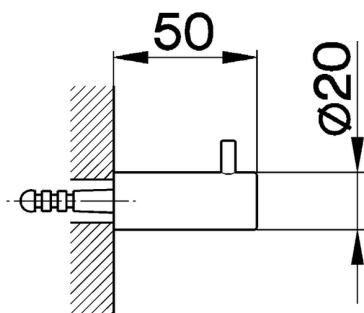

Single hook BATHROOM ACCESSORIES_SY090710

MODEL **SY090710**

Single hook

AVAILABLE FINISHINGS

-  **21** 21 Chrome
-  **2B** 2B Polished Nickel
-  **2F** 2F Brushed Nickel
-  **2P** 2P Rose Gold
-  **2Q** 2Q Black Titanium
-  **40** 40 Matt Black
-  **4Q** 4Q Matt White

CHARACTERISTICS

Single hook BATHROOM ACCESSORIES_SY090710

SY090710

<https://en.cisal.it/single-hook-bathroom-accessories-sy090710>

2026-05-19