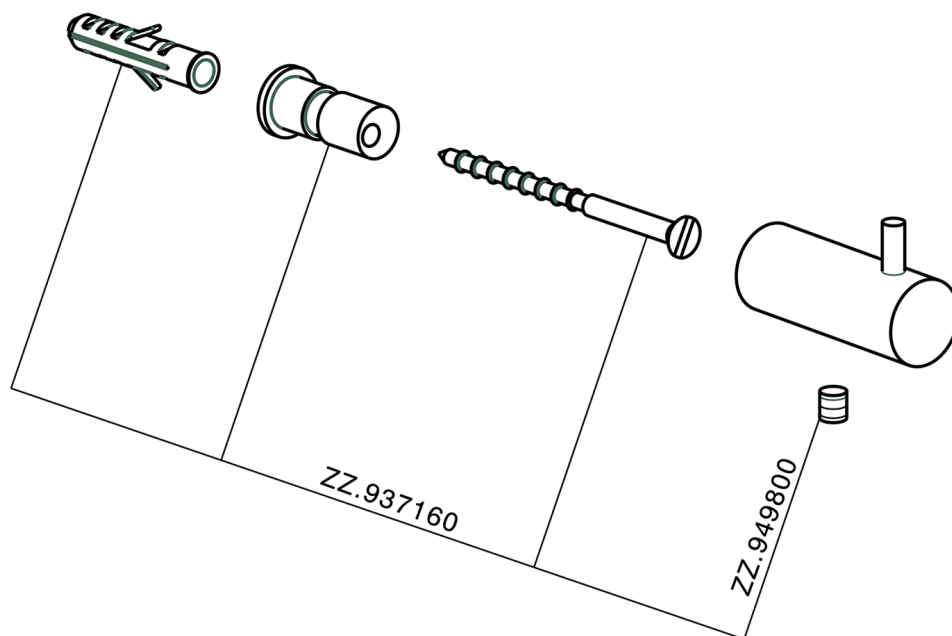

Single hook BATHROOM ACCESSORIES_SY090710

SY090710

<https://en.cisal.it/single-hook-bathroom-accessories-sy090710>

2026-04-06