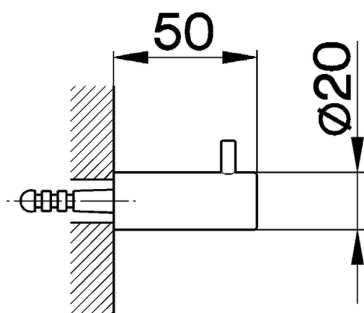

## Single hook BATHROOM ACCESSORIES\_SY090710

MODEL **SY090710**

Single hook

AVAILABLE FINISHINGS

-  **21** 21 Chrome
-  **2B** 2B Polished Nickel
-  **2F** 2F Brushed Nickel
-  **2P** 2P Rose Gold
-  **2Q** 2Q Black Titanium
-  **40** 40 Matt Black
-  **4Q** 4Q Matt White