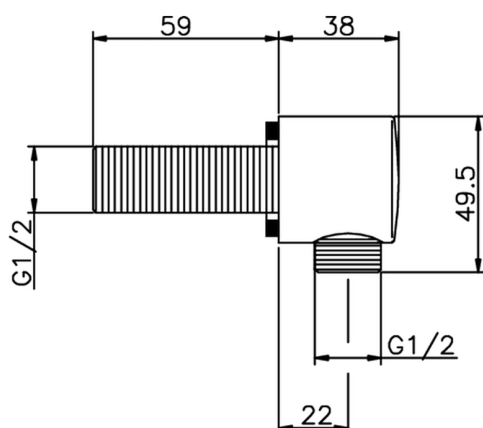

## Elbow SHOWER\_DS017320

MODEL **DS017320**

Elbow

AVAILABLE FINISHINGS

-  **21** 21 Chrome
-  **2B** 2B Polished Nickel
-  **40** 40 Matt Black
-  **4Q** 4Q Matt White

CHARACTERISTICS

2026-05-15