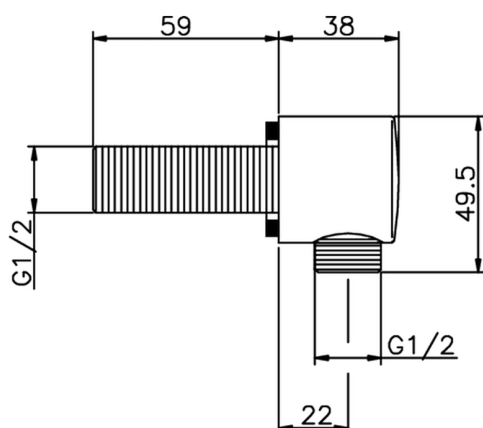

## Elbow SHOWER\_DS017320

MODEL **DS017320**

Elbow

AVAILABLE FINISHINGS

-  **21** 21 Chrome
-  **2B** 2B Polished Nickel
-  **40** 40 Matt Black
-  **4Q** 4Q Matt White

CHARACTERISTICS

2026-04-04