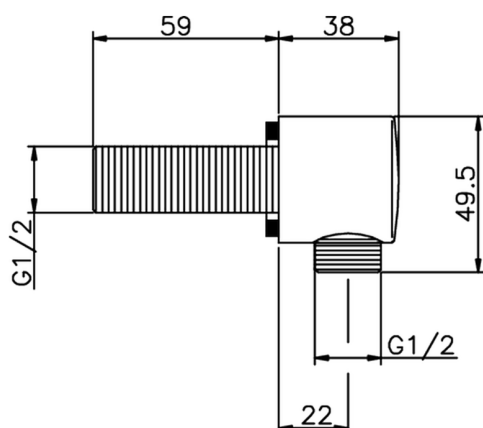

Elbow SHOWER_DS017320

MODEL **DS017320**

Elbow

AVAILABLE FINISHINGS

-  **21** 21 Chrome
-  **2B** 2B Polished Nickel
-  **40** 40 Matt Black
-  **4Q** 4Q Matt White

CHARACTERISTICS

2026-06-25