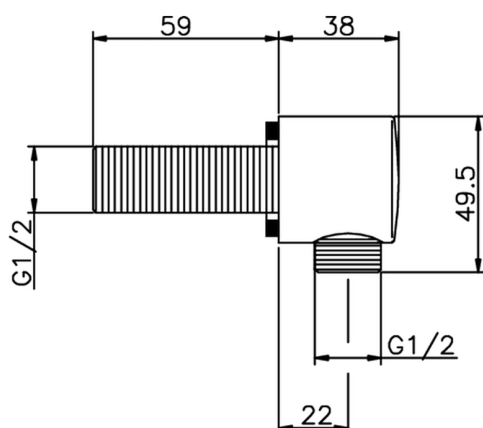

Elbow SHOWER_DS017320

MODEL **DS017320**

Elbow

AVAILABLE FINISHINGS

-  **21** 21 Chrome
-  **2B** 2B Polished Nickel
-  **40** 40 Matt Black
-  **4Q** 4Q Matt White

CHARACTERISTICS

2026-04-04