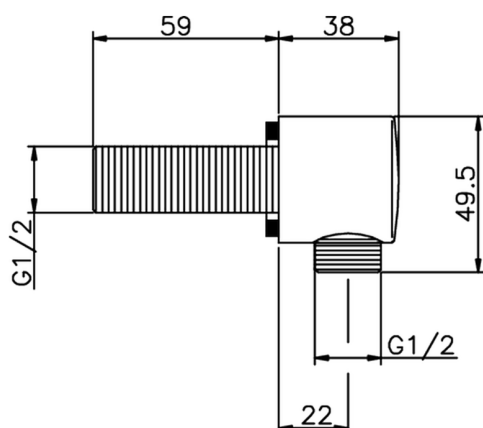

Elbow SHOWER_DS017320

MODEL **DS017320**

Elbow

AVAILABLE FINISHINGS

-  **21** 21 Chrome
-  **2B** 2B Polished Nickel
-  **40** 40 Matt Black
-  **4Q** 4Q Matt White

CHARACTERISTICS

2026-04-28