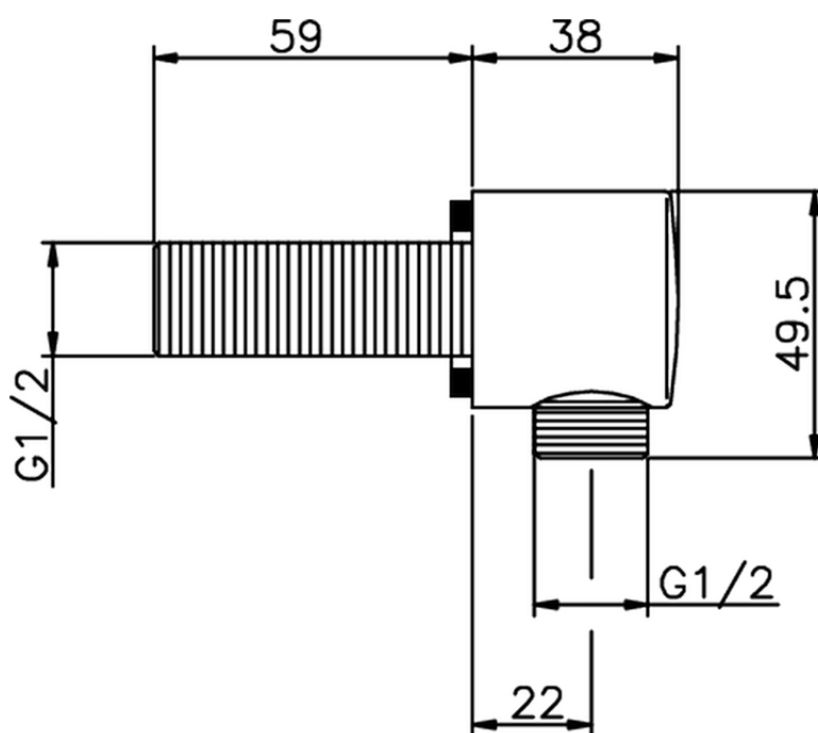

Elbow SHOWER_DS017320

DS017320

<https://en.cisal.it/elbow-shower-ds017320>

2026-04-24