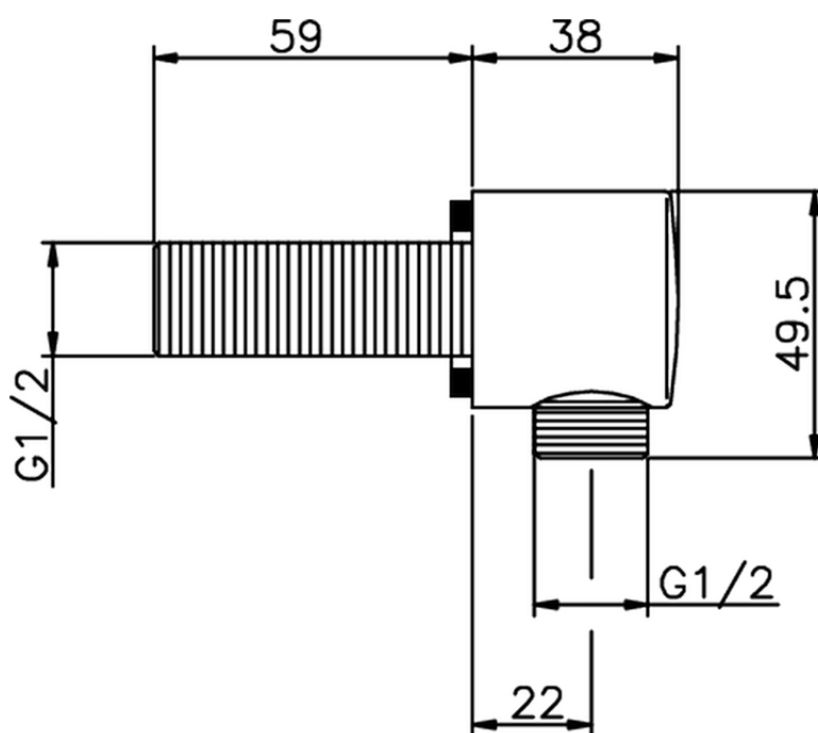

Elbow SHOWER_DS017320

DS017320

<https://en.cisal.it/elbow-shower-ds017320>

2026-06-24