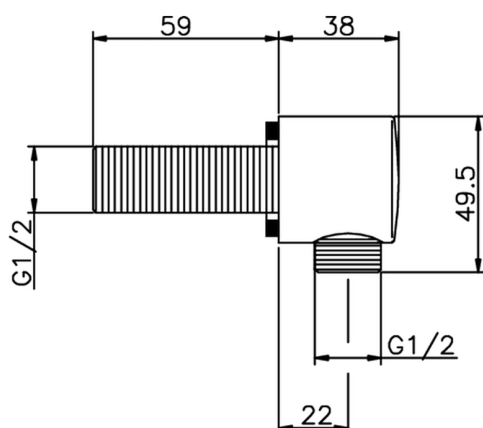

Elbow SHOWER_DS017320

MODEL **DS017320**

Elbow

AVAILABLE FINISHINGS

-  **21** 21 Chrome
-  **2B** 2B Polished Nickel
-  **40** 40 Matt Black
-  **4Q** 4Q Matt White

CHARACTERISTICS

2026-06-05