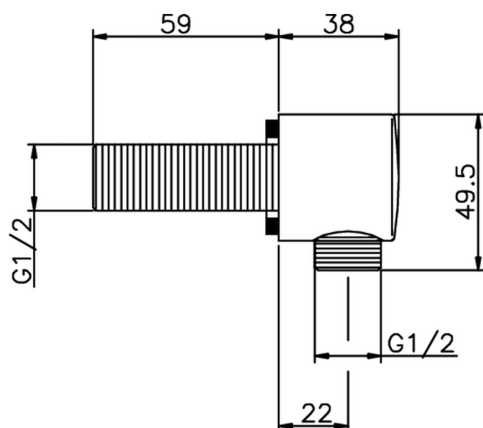

Elbow SHOWER_DS017320

MODEL **DS017320**

Elbow

AVAILABLE FINISHINGS

- **21** 21 Chrome
- **2B** 2B Polished Nickel
- **40** 40 Matt Black
- **4Q** 4Q Matt White

CHARACTERISTICS

2026-05-15