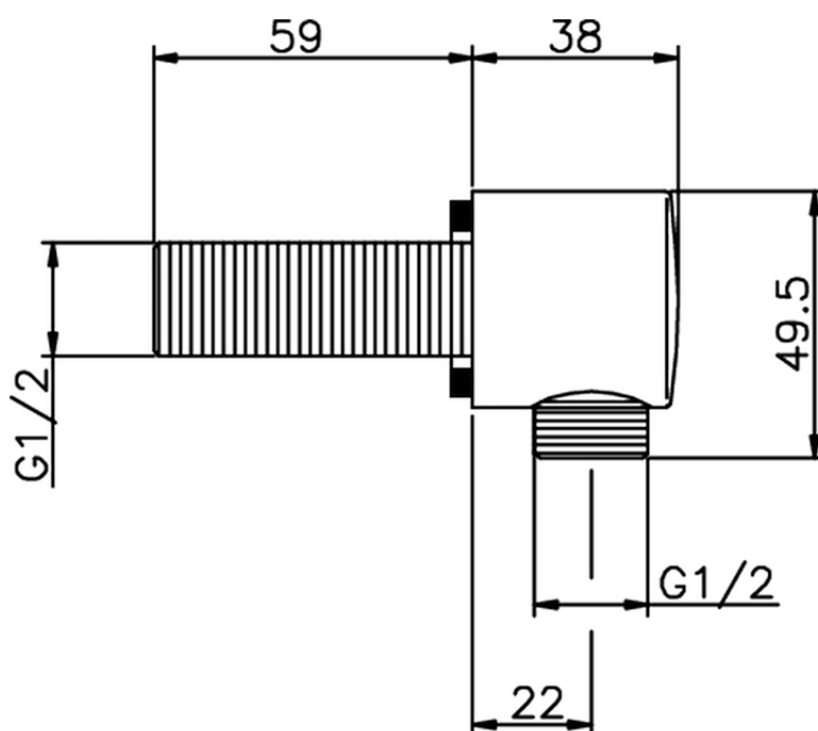

Elbow SHOWER_DS017320

DS017320

<https://en.cisal.it/elbow-shower-ds017320>

2026-04-05