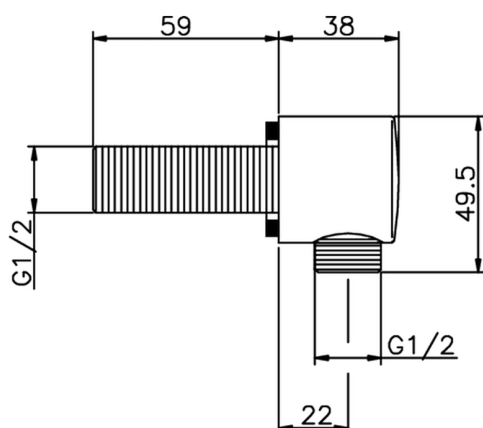

Elbow SHOWER_DS017320

MODEL **DS017320**

Elbow

AVAILABLE FINISHINGS

-  **21** 21 Chrome
-  **2B** 2B Polished Nickel
-  **40** 40 Matt Black
-  **4Q** 4Q Matt White

CHARACTERISTICS

2026-06-04