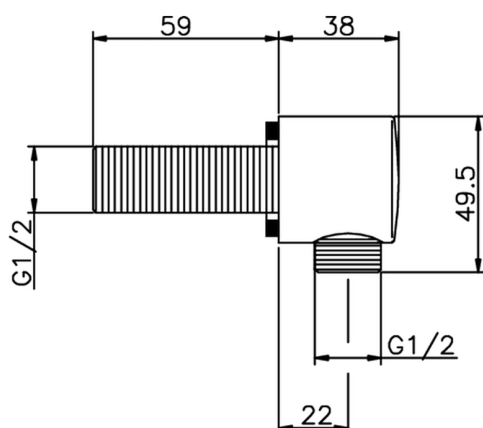

Elbow SHOWER_DS017320

MODEL **DS017320**

Elbow

AVAILABLE FINISHINGS

-  **21** 21 Chrome
-  **2B** 2B Polished Nickel
-  **40** 40 Matt Black
-  **4Q** 4Q Matt White

CHARACTERISTICS

2026-04-24