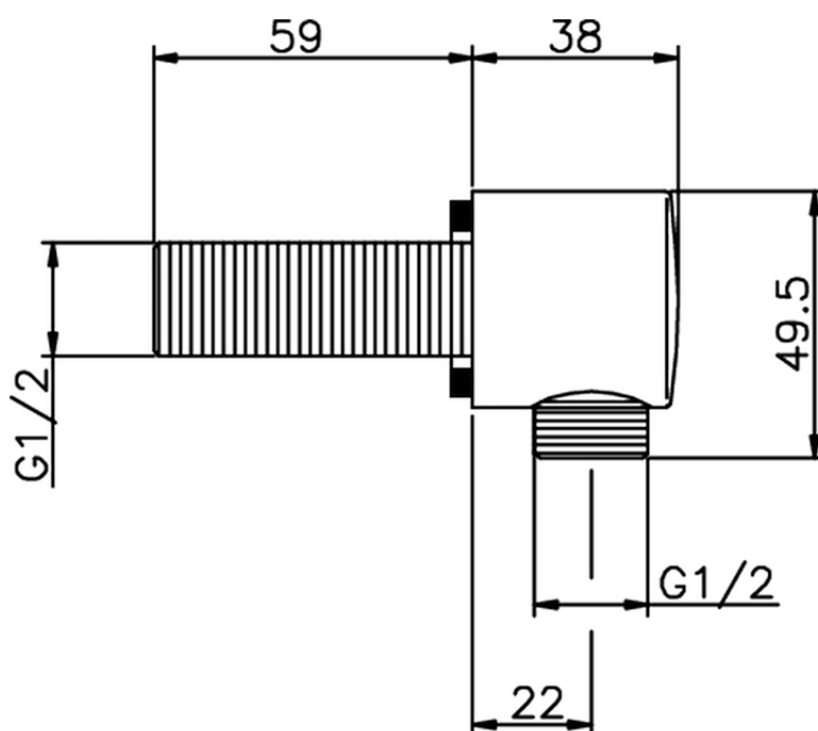

Elbow SHOWER_DS017320

DS017320

<https://en.cisal.it/elbow-shower-ds017320>

2026-06-05