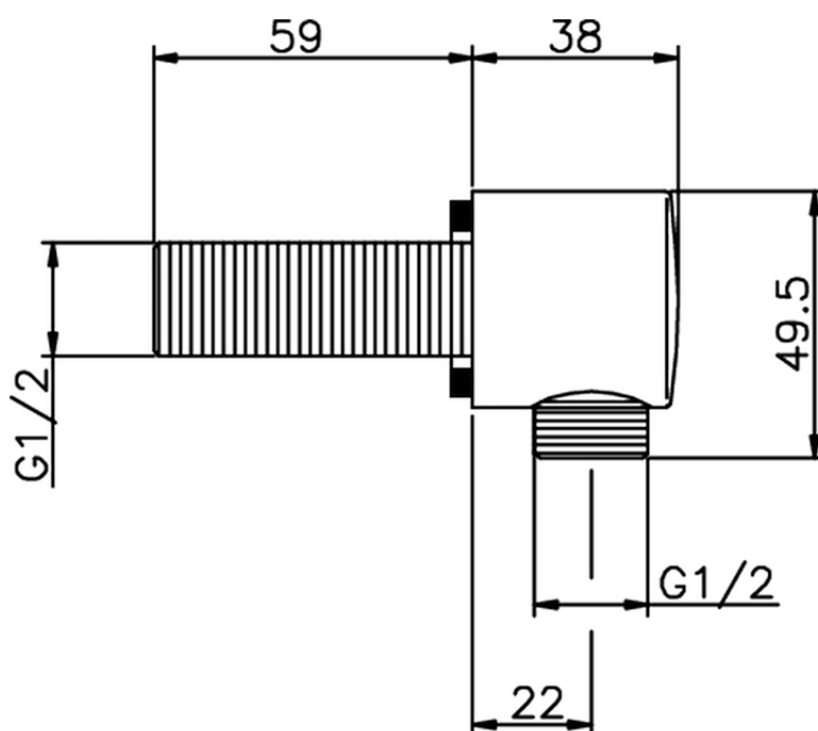

Elbow SHOWER_DS017320

DS017320

<https://en.cisal.it/elbow-shower-ds017320>

2026-05-15