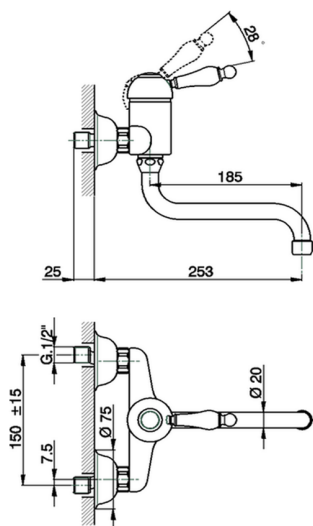

## Exposed single lever sink mixer KITCHEN\_EM000400

MODEL **EM000400**

Exposed single lever sink mixer, swivel spout

### CHARACTERISTICS

Cartridge Spare Parts **ZZ92909000**

**43 mm Cartridge**