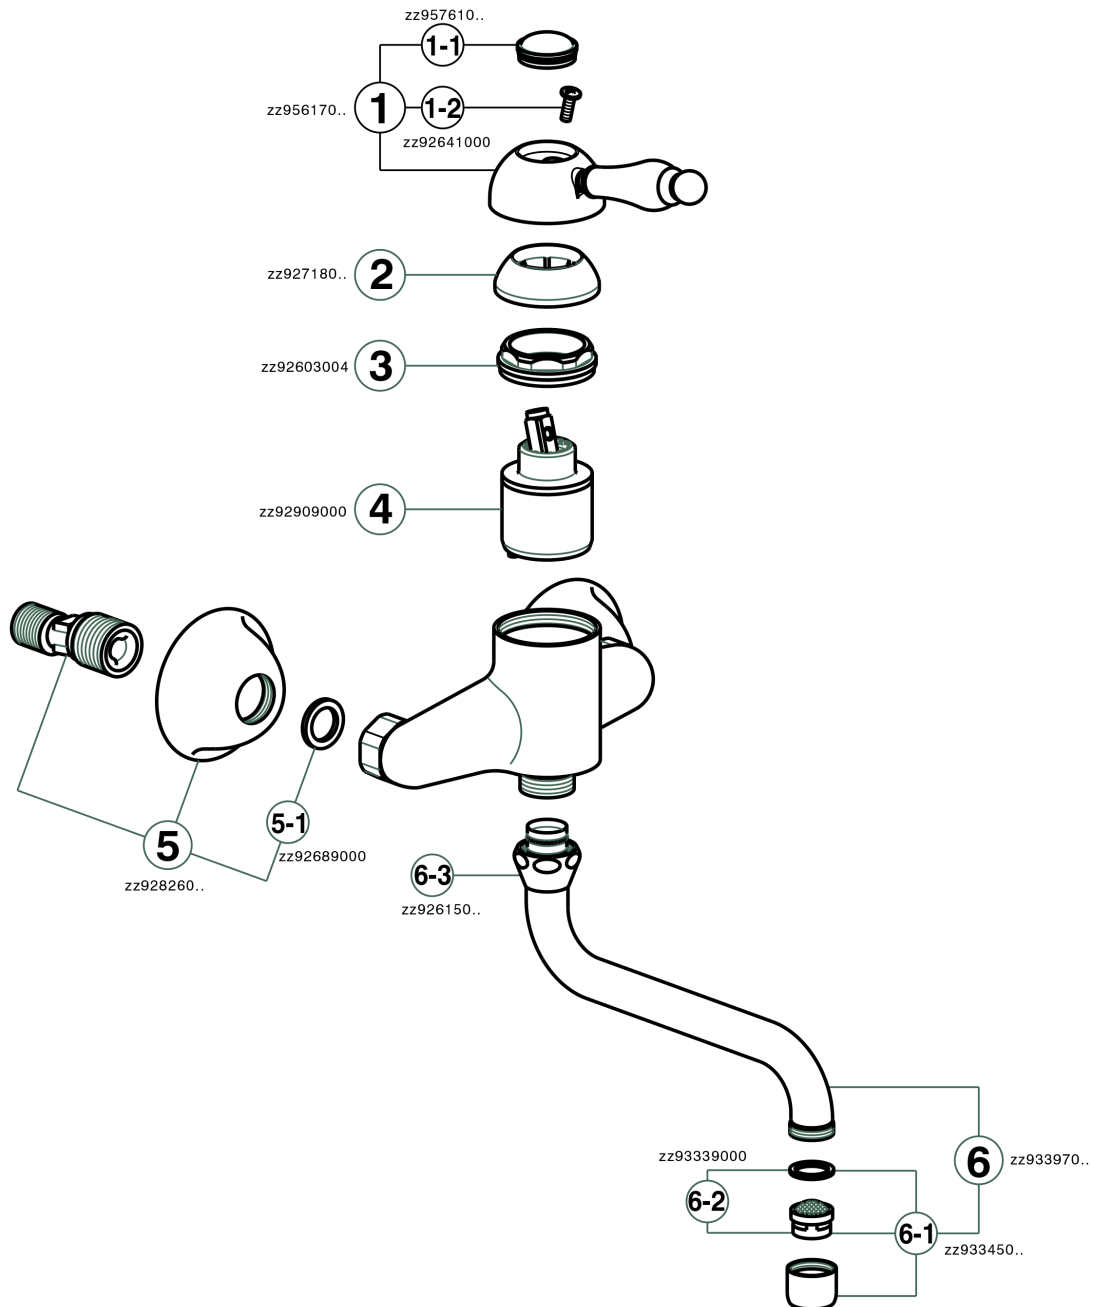

## Exposed single lever sink mixer KITCHEN\_EM000400

MODEL **EM000400**

Exposed single lever sink mixer, swivel spout

### CHARACTERISTICS

Cartridge Spare Parts **ZZ92909000**

**43 mm Cartridge**

## Exposed single lever sink mixer KITCHEN\_EM000400

EM000400

<https://en.cisal.it/exposed-single-lever-sink-mixer-kitchenem000400>

2024-10-18