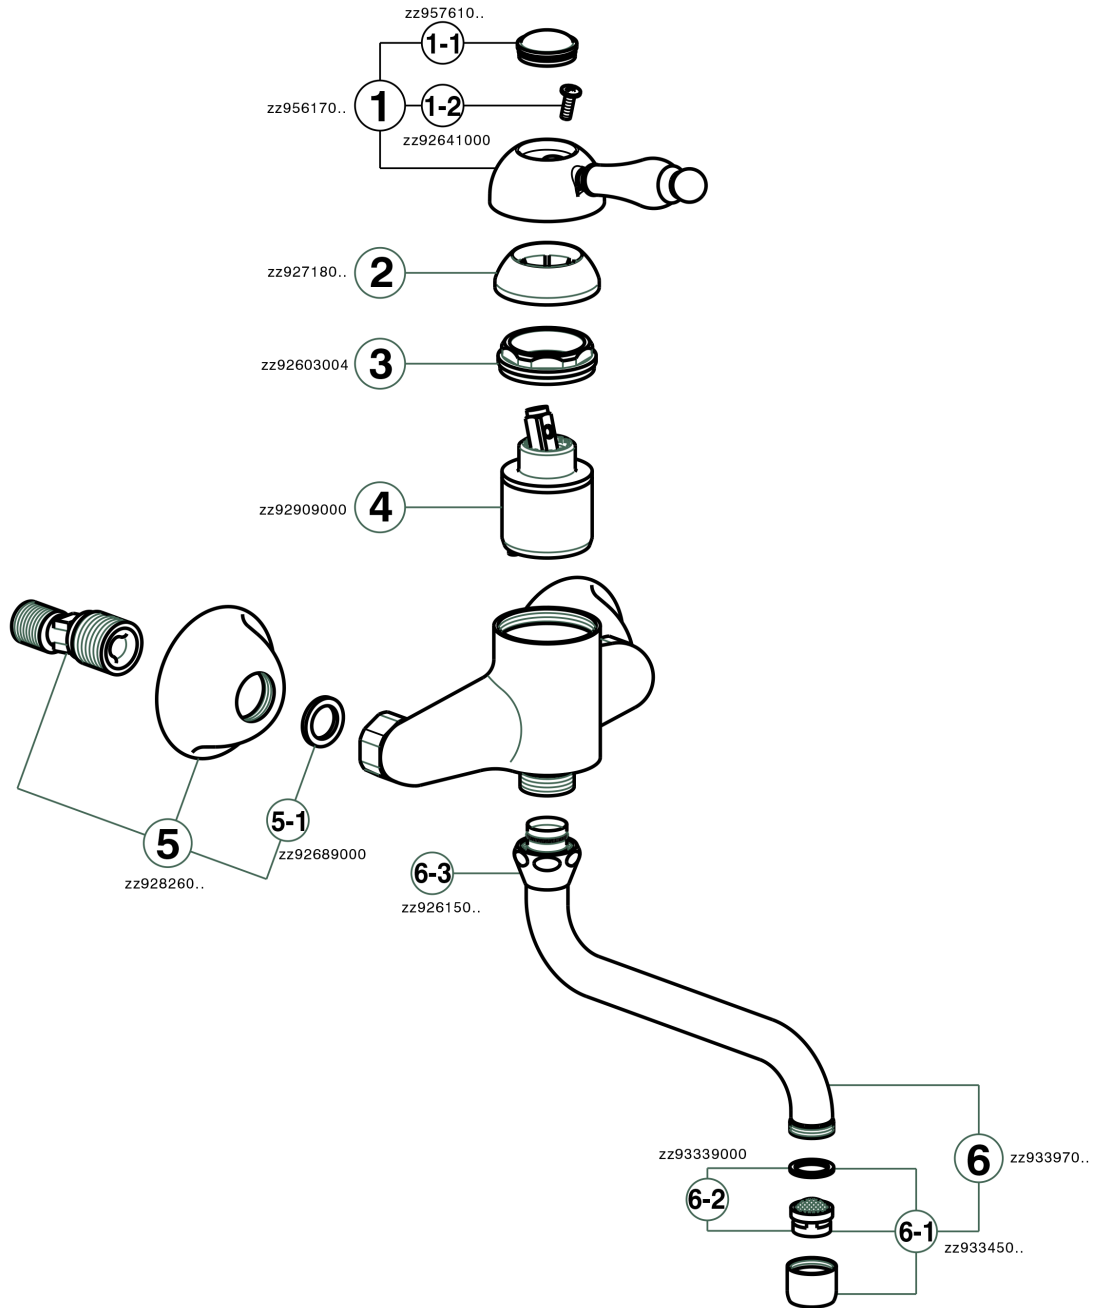

## Exposed single lever sink mixer KITCHEN\_EM000400

EM000400

<https://en.cisal.it/exposed-single-lever-sink-mixer-kitchenem000400>

2024-10-18