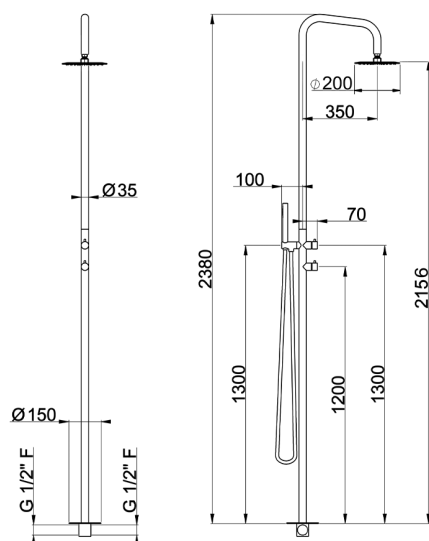

Free Standing Progressive Shower Column XION_XI005110

MODEL **XI005110**

Free Standing Progressive Shower Column, 2 outlet diverter, for Indoor/Outdoor use, D.200 mm INOX round showerhead, INOX D.26 mm minimalistic one spray handshower, INOX AISI 316L

AVAILABLE FINISHINGS

D1 D1 Brushed Inox

CHARACTERISTICS

Cartridge Spare Parts **ZZ9E521000 - ZZ9E523000**

25 mm Progressive single-lever cartridge

2026-04-24