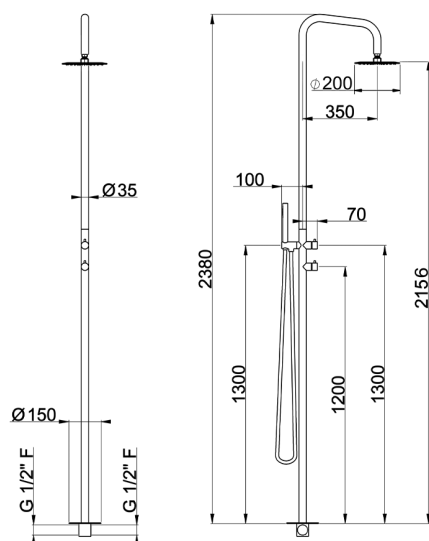

Free Standing Progressive Shower Column XION_XI005110

MODEL **XI005110**

Free Standing Progressive Shower Column, 2 outlet diverter, for Indoor/Outdoor use, D.200 mm INOX round showerhead, INOX D.26 mm minimalistic one spray handshower, INOX AISI 316L

AVAILABLE FINISHINGS

D1 D1 Brushed Inox

CHARACTERISTICS

Cartridge Spare Parts **ZZ9E521000 - ZZ9E523000**

25 mm Progressive single-lever cartridge

2026-06-25