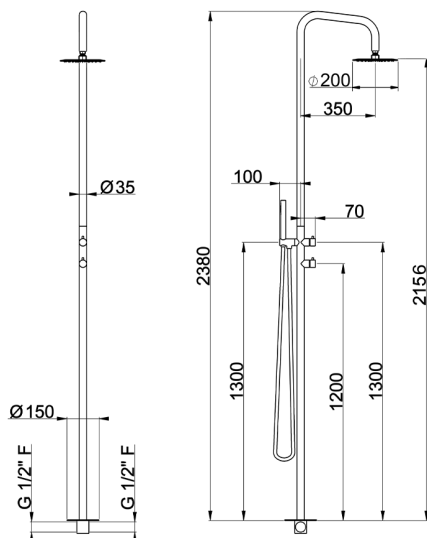

Free Standing Progressive Shower Column XION_XI005110

MODEL **XI005110**

Free Standing Progressive Shower Column, 2 outlet diverter, for Indoor/Outdoor use, D.200 mm INOX round showerhead, INOX D.26 mm minimalistic one spray handshower, INOX AISI 316L

AVAILABLE FINISHINGS

D1 D1 Brushed Inox

CHARACTERISTICS

Cartridge Spare Parts **ZZ9E521000 - ZZ9E523000**

25 mm Progressive single-lever cartridge

2026-05-15