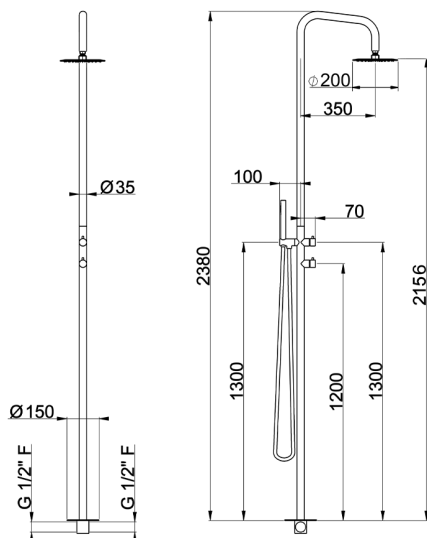

Free Standing Progressive Shower Column XION_XI005110

MODEL **XI005110**

Free Standing Progressive Shower Column, 2 outlet diverter, for Indoor/Outdoor use, D.200 mm INOX round showerhead, INOX D.26 mm minimalistic one spray handshower, INOX AISI 316L

AVAILABLE FINISHINGS

D1 D1 Brushed Inox

CHARACTERISTICS

Cartridge Spare Parts **ZZ9E521000 - ZZ9E523000**

25 mm Progressive single-lever cartridge

2026-06-05