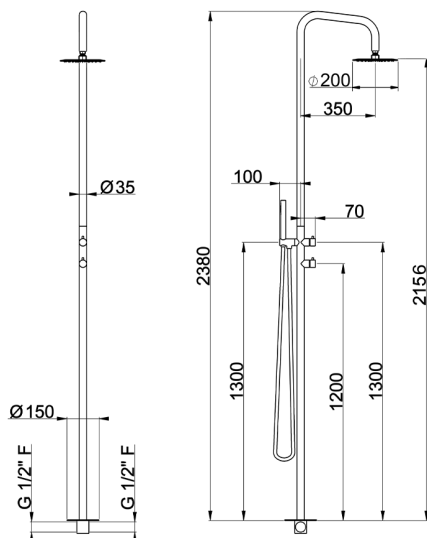

Free Standing Progressive Shower Column XION_XI005110

MODEL **XI005110**

Free Standing Progressive Shower Column, 2 outlet diverter, for Indoor/Outdoor use, D.200 mm INOX round showerhead, INOX D.26 mm minimalistic one spray handshower, INOX AISI 316L

AVAILABLE FINISHINGS

D1 D1 Brushed Inox

CHARACTERISTICS

Cartridge Spare Parts **ZZ9E521000 - ZZ9E523000**

25 mm Progressive single-lever cartridge

2026-06-04