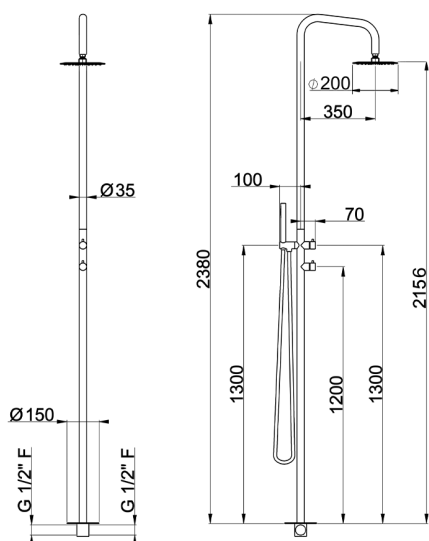

Free Standing Progressive Shower Column XION_XI005110

MODEL **XI005110**

Free Standing Progressive Shower Column, 2 outlet diverter, for Indoor/Outdoor use, D.200 mm INOX round showerhead, INOX D.26 mm minimalistic one spray handshower, INOX AISI 316L

AVAILABLE FINISHINGS

D1 D1 Brushed Inox

CHARACTERISTICS

Cartridge Spare Parts **ZZ9E521000 - ZZ9E523000**

25 mm Progressive single-lever cartridge

2026-04-04