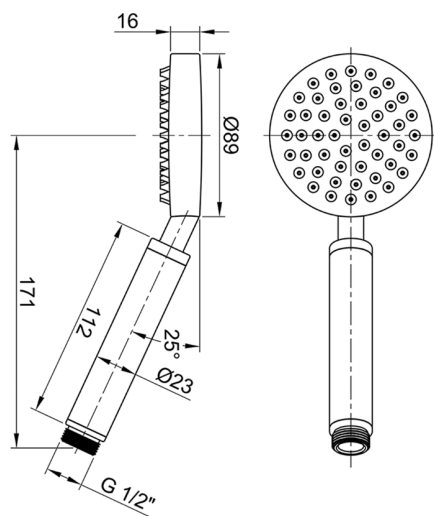

Handshower XION_DS014510

MODEL **DS014510**

Handshower, 89 mm ABS one spray, INOX AISI 304

AVAILABLE FINISHINGS

D1 D1 Brushed Inox

CHARACTERISTICS

2026-04-28