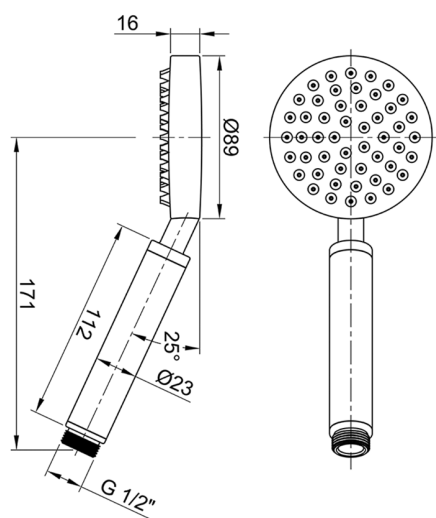

## Handshower XION\_DS014510

MODEL **DS014510**

Handshower, 89 mm ABS one spray, INOX AISI 304

AVAILABLE FINISHINGS

**D1** D1 Brushed Inox

CHARACTERISTICS

2026-04-04