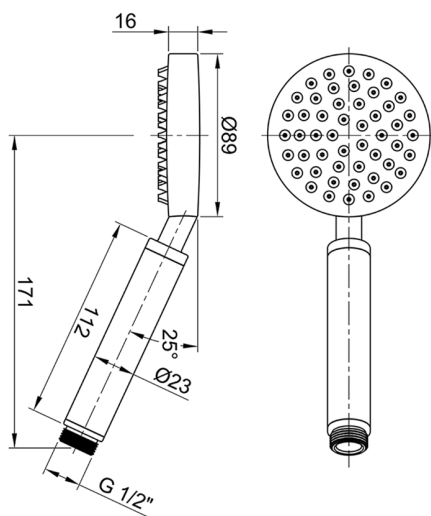

## Handshower XION\_DS014510

MODEL **DS014510**

Handshower, 89 mm ABS one spray, INOX AISI 304

AVAILABLE FINISHINGS

**D1** D1 Brushed Inox

CHARACTERISTICS

2026-06-05