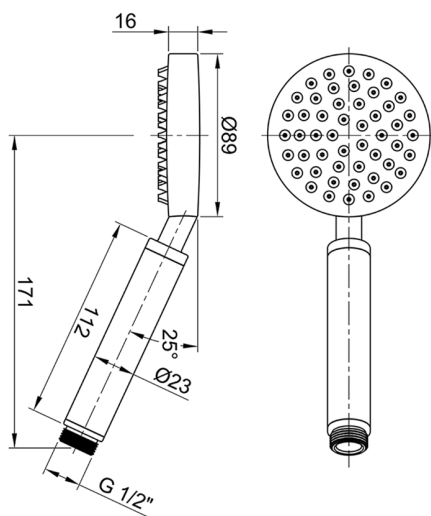

Handshower XION_DS014510

MODEL **DS014510**

Handshower, 89 mm ABS one spray, INOX AISI 304

AVAILABLE FINISHINGS

D1 D1 Brushed Inox

CHARACTERISTICS

2026-06-05