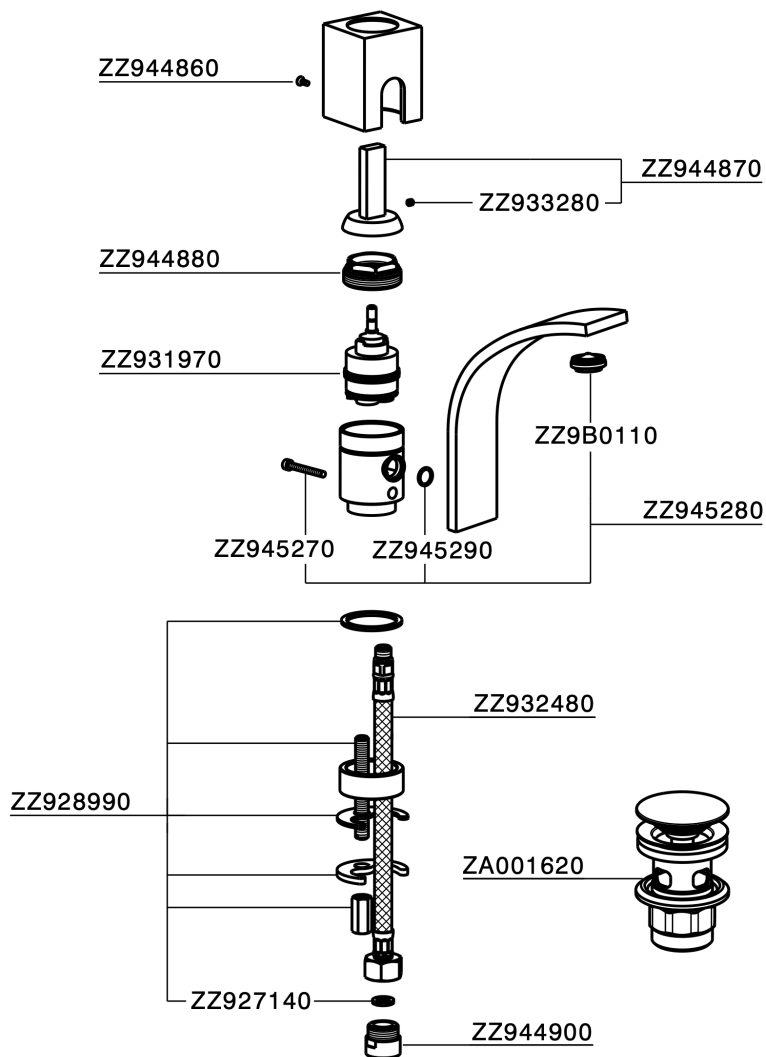

Single lever washbasin mixer WAVE_WA000512

WA000512

<https://en.cisal.it/single-lever-washbasin-mixer-wave-wa000512>

2024-12-22