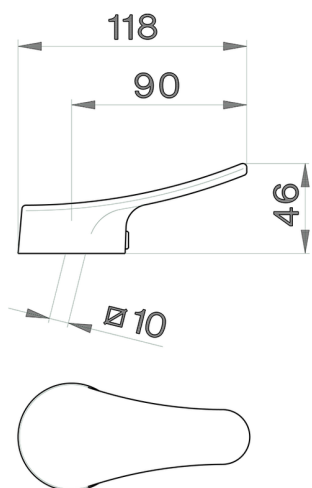

Lever for single lever mixer 'FU' SPARE PARTS_ZZ929100

MODEL **ZZ929100**

Lever for single lever mixer 'FU'

AVAILABLE FINISHINGS

CHARACTERISTICS

2026-04-29