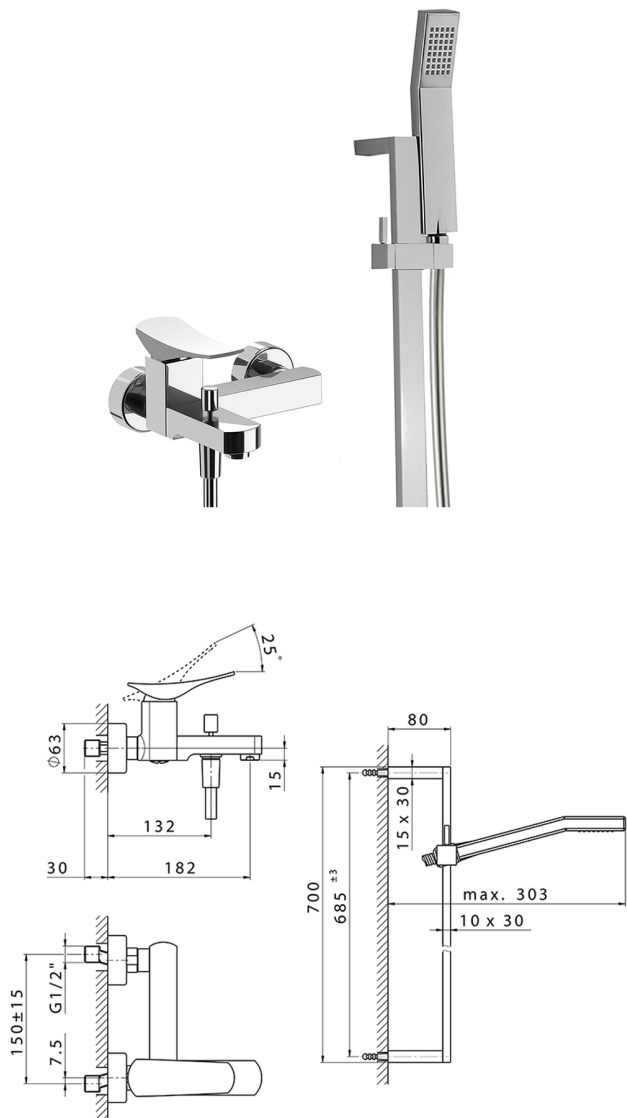

Single lever bath mixer, with shower set ROADSTER ACCENT_RA000060

MODEL **RA000060**

Single lever bath mixer, with shower set, 70 cm sliding rail bar with sliding bracket, 42x18 mm ABS Quad one spray handshower, 150 cm SUPREME smooth flexible hose

AVAILABLE FINISHINGS

-  **21** 21 Chrome
-  **2B** 2B Polished Nickel
-  **2F** 2F Brushed Nickel
-  **2Q** 2Q Black Titanium
-  **40** 40 Matt Black
-  **4Q** 4Q Matt White

CHARACTERISTICS

Cartridge Spare Parts **ZZ96799000**

35 mm Cartridge

2024-12-22