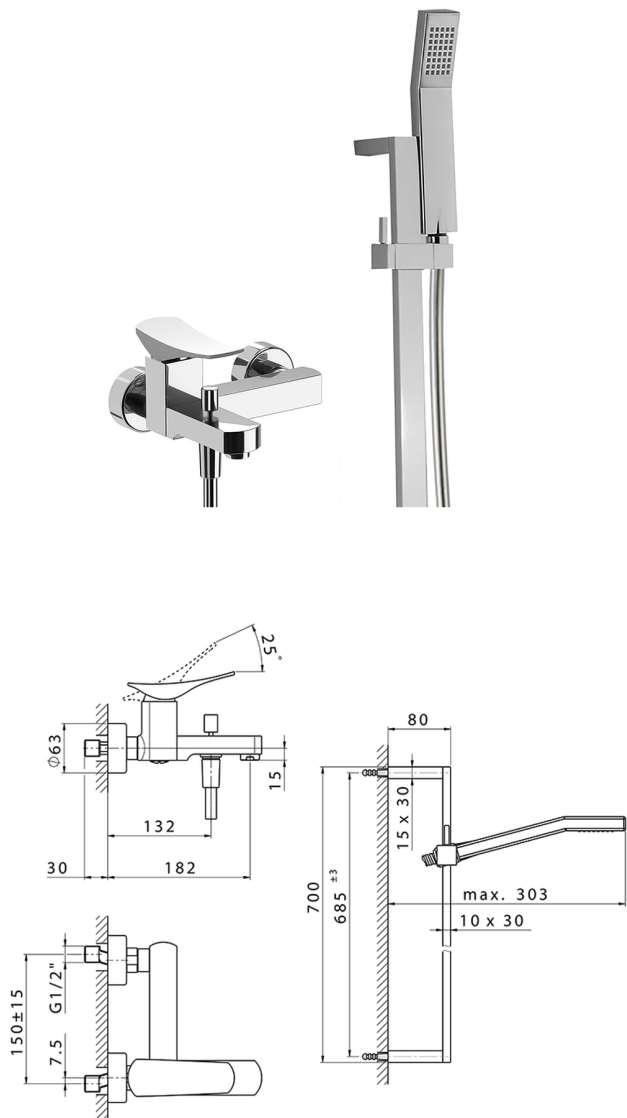

## Single lever bath mixer, with shower set ROADSTER ACCENT\_RA000060

MODEL **RA000060**

Single lever bath mixer, with shower set, 70 cm sliding rail bar with sliding bracket, 42x18 mm ABS Quad one spray handshower, 150 cm SUPREME smooth flexible hose

### CHARACTERISTICS

Cartridge Spare Parts **ZZ96799000**

**35 mm Cartridge**

2024-12-22