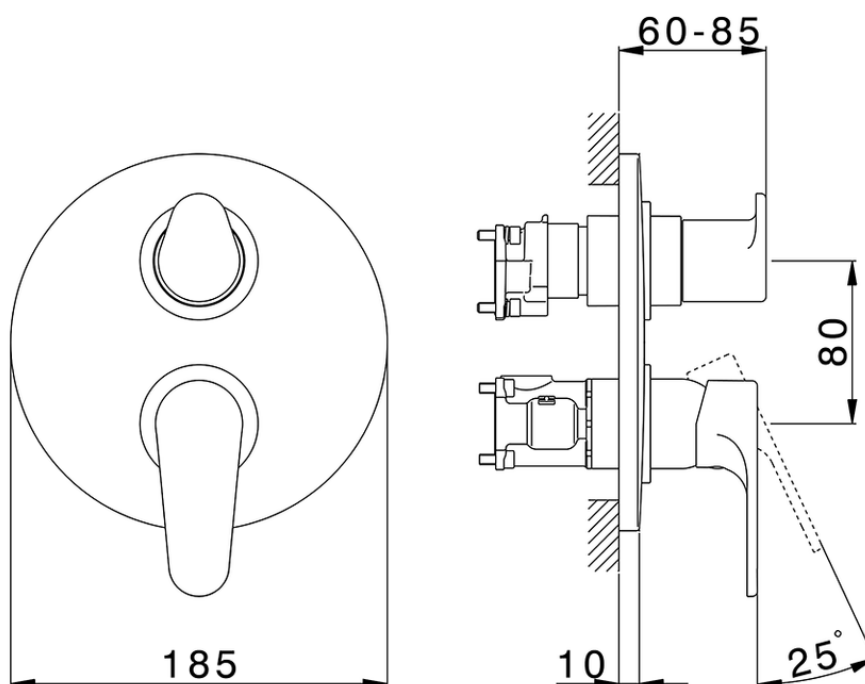

Exposed part for Single Lever One Box Valve ONE BOX_A30BM030

A30BM030

<https://en.cisal.it/exposed-part-for-single-lever-one-box-valve-one-box-a30bm030>

ZA00B031

<https://en.cisal.it/one-box-universal-concealed-part-one-box-za00b031>