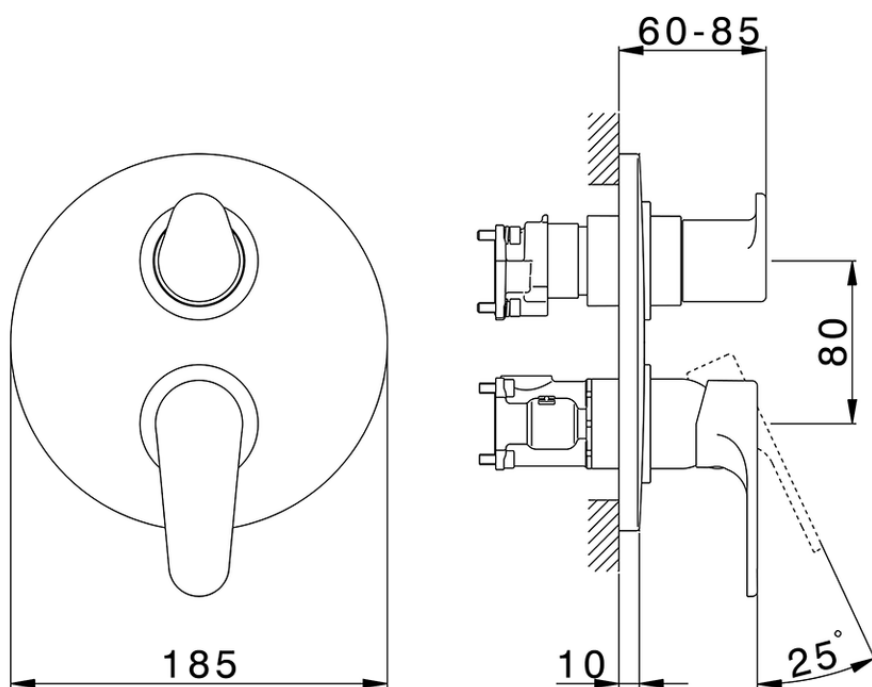

## Exposed part for Single Lever One Box Valve ONE BOX\_A30BM030

A30BM030

<https://en.cisal.it/exposed-part-for-single-lever-one-box-valve-one-box-a30bm030>

ZA00B031

<https://en.cisal.it/one-box-universal-concealed-part-one-box-za00b031>