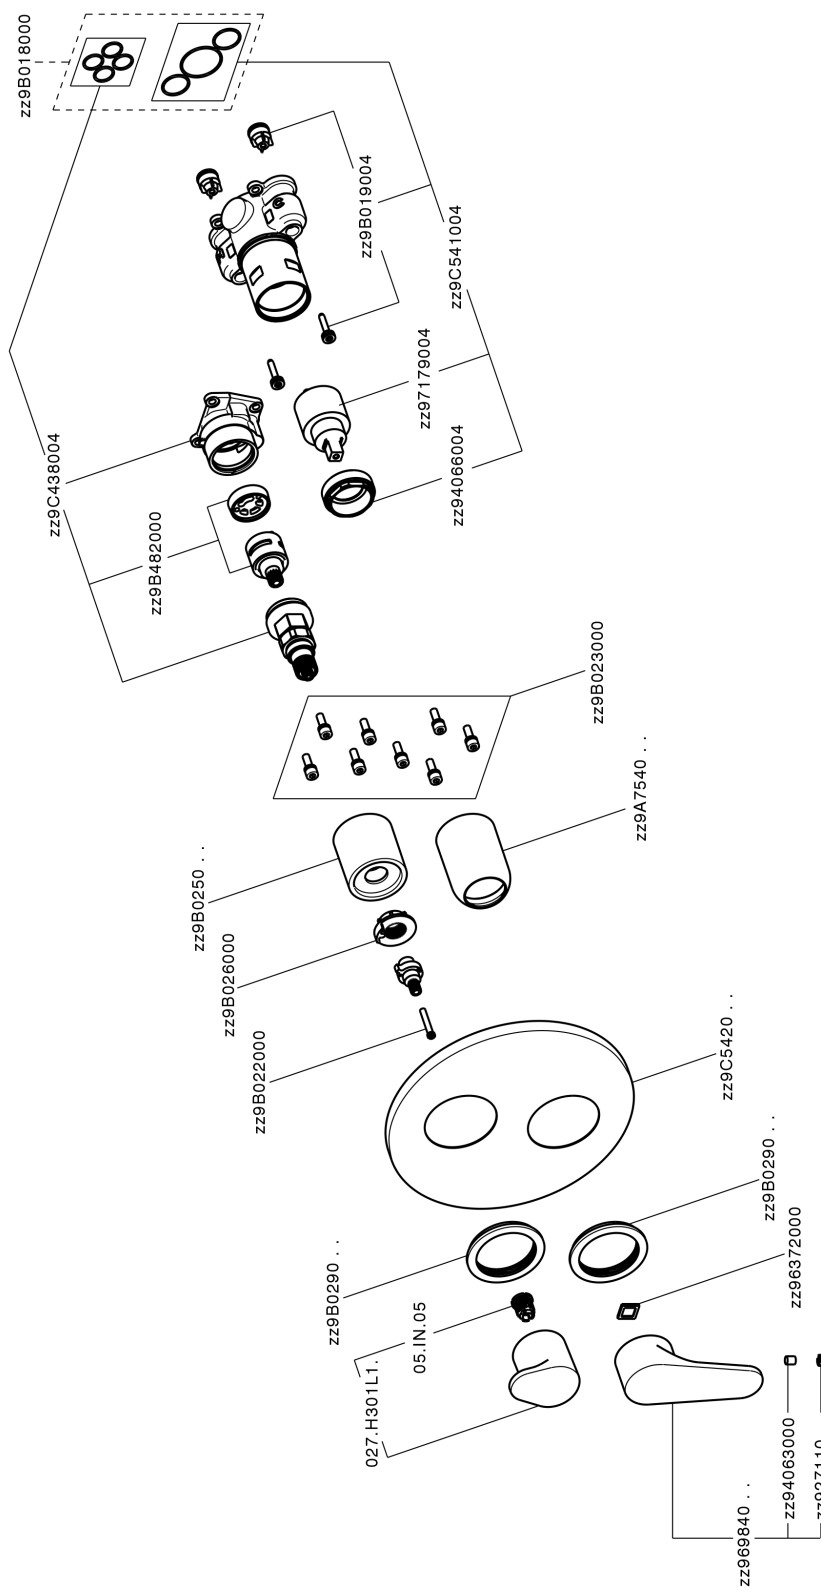

**Exposed part for Single Lever One Box Valve ONE BOX\_A30BM030**

A30BM030

<https://en.cisal.it/exposed-part-for-single-lever-one-box-valve-one-box-a30bm030>

## One Box Universal Concealed Part ONE BOX\_ZA00B031

ZA00B031

<https://en.cisal.it/one-box-universal-concealed-part-one-box-za00b031>