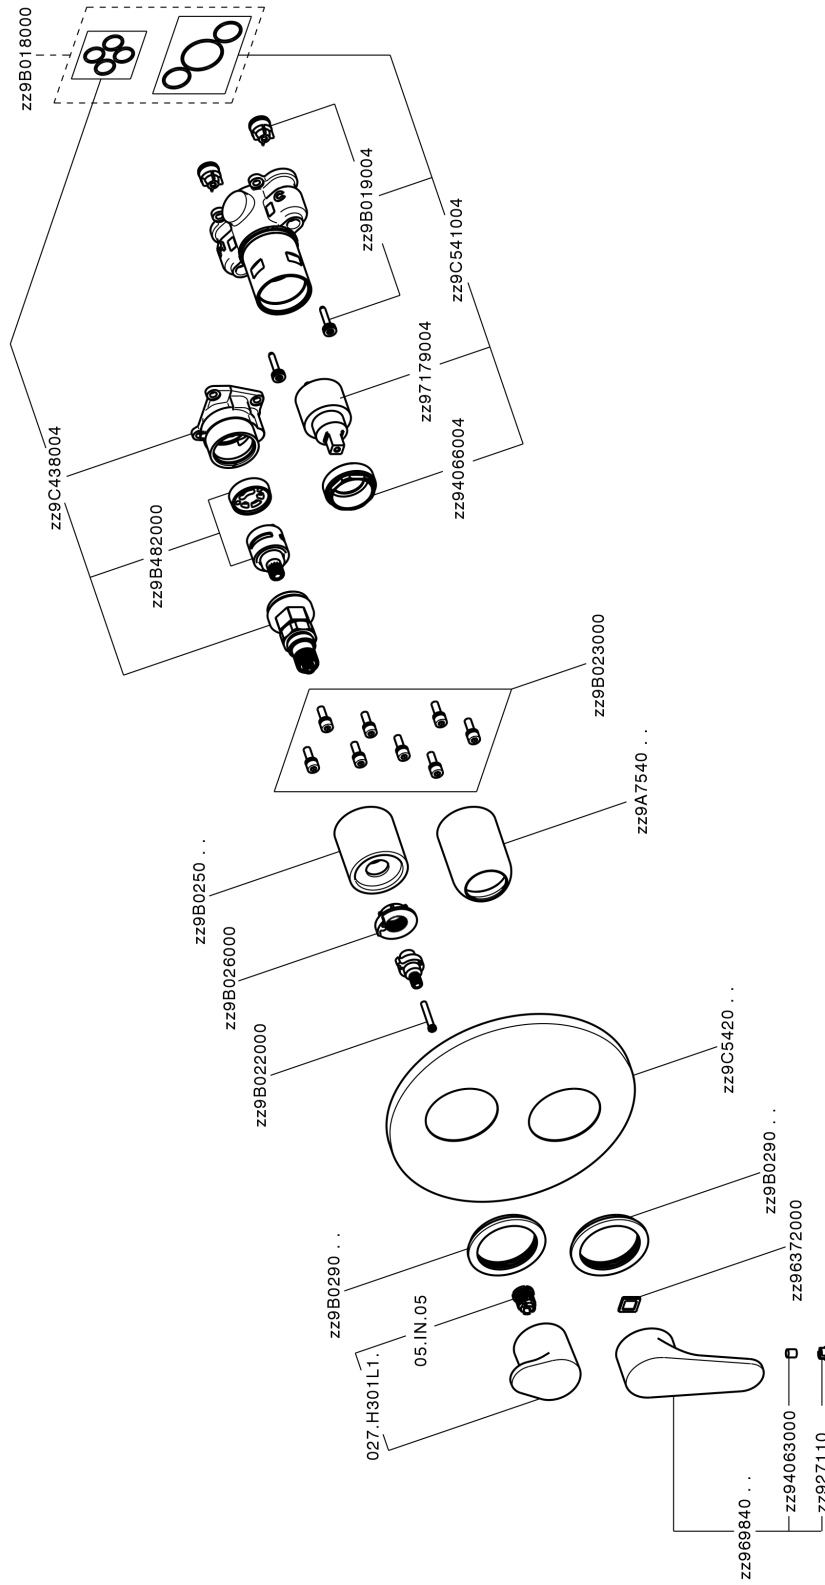

Exposed part for Single Lever One Box Valve ONE BOX_A30BM030

A30BM030

<https://en.cisal.it/exposed-part-for-single-lever-one-box-valve-one-box-a30bm030>

One Box Universal Concealed Part ONE BOX_ZA00B031

ZA00B031

<https://en.cisal.it/one-box-universal-concealed-part-one-box-za00b031>

One Box Universal Concealed Part ONE BOX_ZA00B030

ZA00B030

<https://en.cisal.it/one-box-universal-concealed-part-one-box-za00b030>

2026-06-13