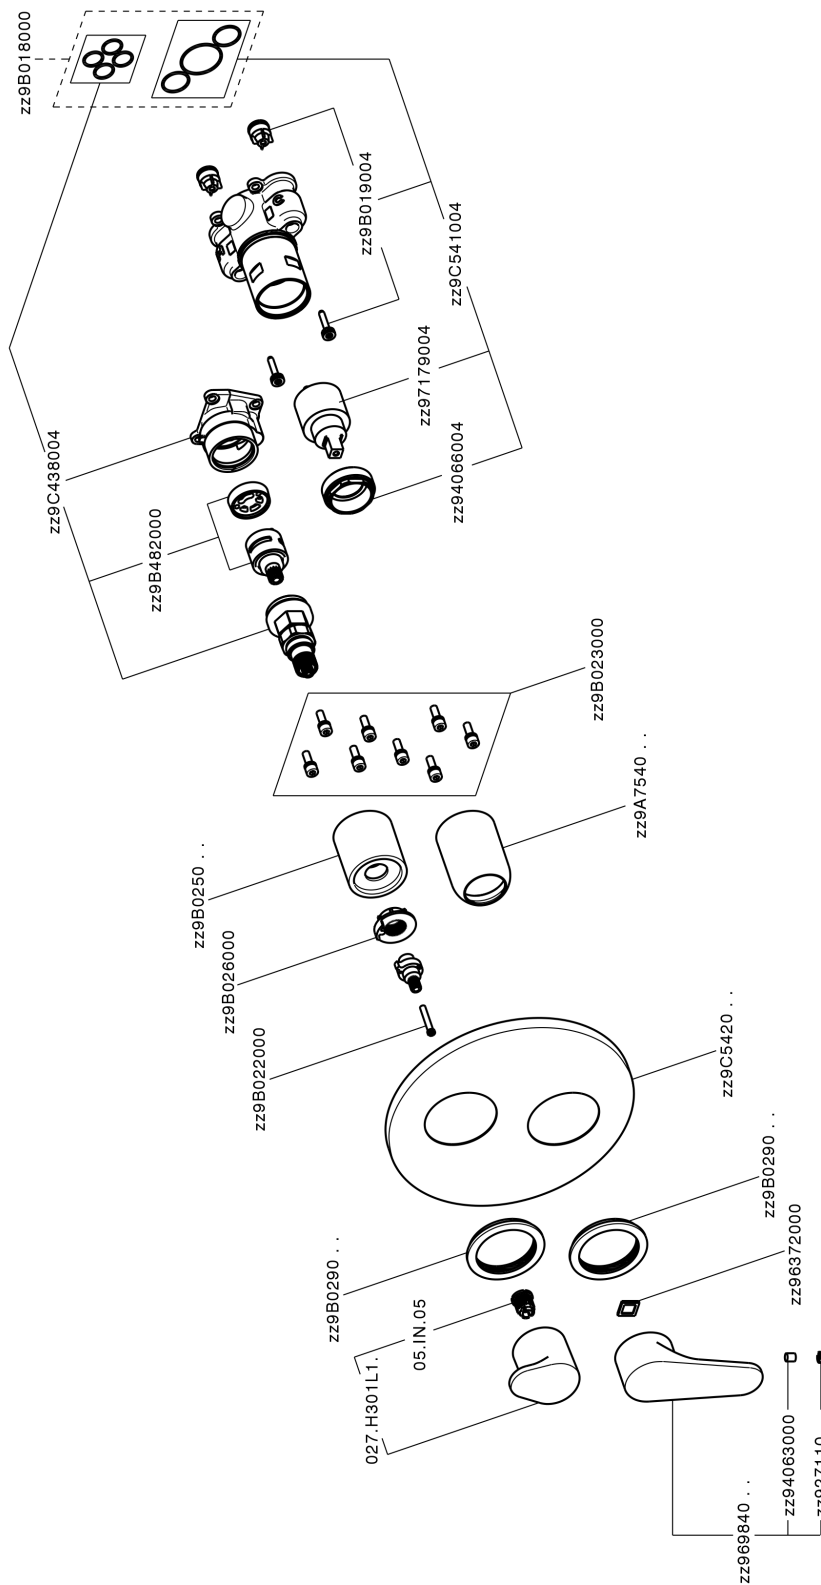

Exposed part for Single Lever One Box Valve ONE BOX_A30BM030

A30BM030

<https://en.cisal.it/exposed-part-for-single-lever-one-box-valve-one-box-a30bm030>

One Box Universal Concealed Part ONE BOX_ZA00B031

ZA00B031

<https://en.cisal.it/one-box-universal-concealed-part-one-box-za00b031>

One Box Universal Concealed Part ONE BOX_ZA00B030

ZA00B030

<https://en.cisal.it/one-box-universal-concealed-part-one-box-za00b030>

2026-04-04