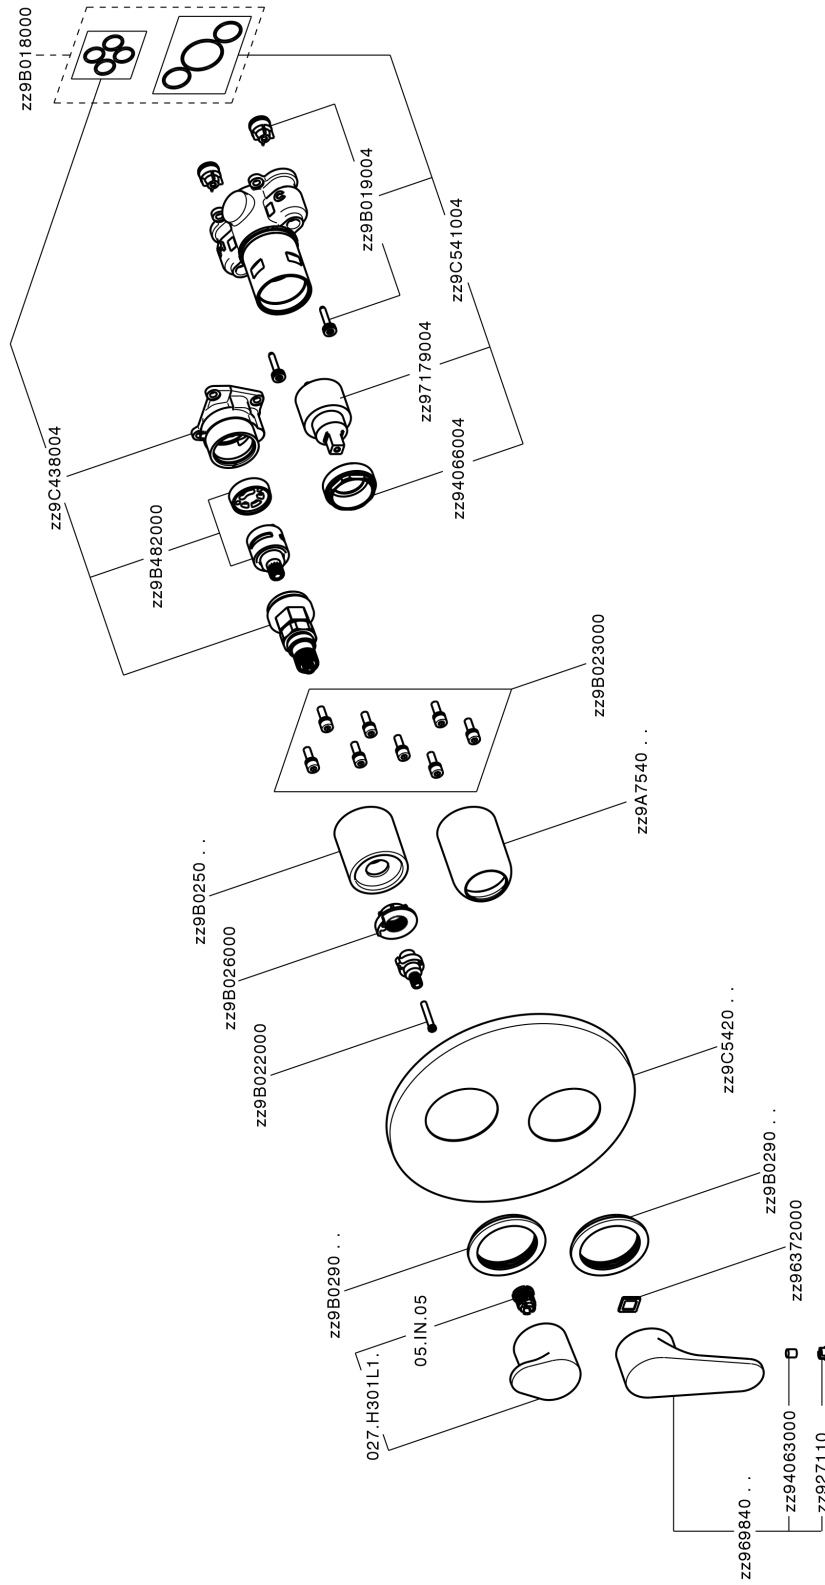

Exposed part for Single Lever One Box Valve ONE BOX_A30BM030

A30BM030

<https://en.cisal.it/exposed-part-for-single-lever-one-box-valve-one-box-a30bm030>

One Box Universal Concealed Part ONE BOX_ZA00B031

ZA00B031

<https://en.cisal.it/one-box-universal-concealed-part-one-box-za00b031>

One Box Universal Concealed Part ONE BOX_ZA00B030

ZA00B030

<https://en.cisal.it/one-box-universal-concealed-part-one-box-za00b030>

2026-05-19