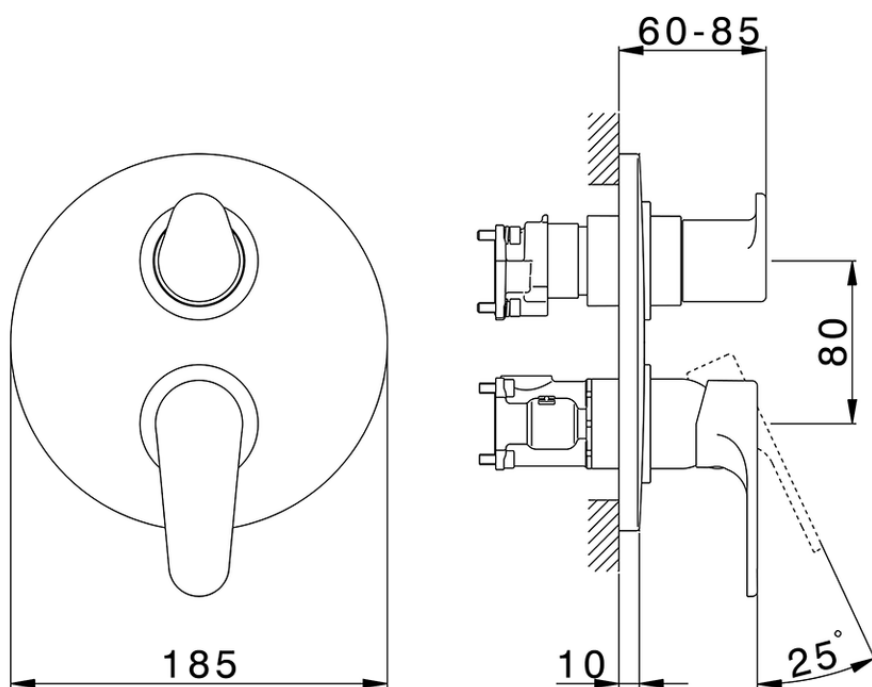

**Exposed part for Single Lever One Box Valve ONE BOX\_A30BM030**

A30BM030

<https://en.cisal.it/exposed-part-for-single-lever-one-box-valve-one-box-a30bm030>

ZA00B031

<https://en.cisal.it/one-box-universal-concealed-part-one-box-za00b031>