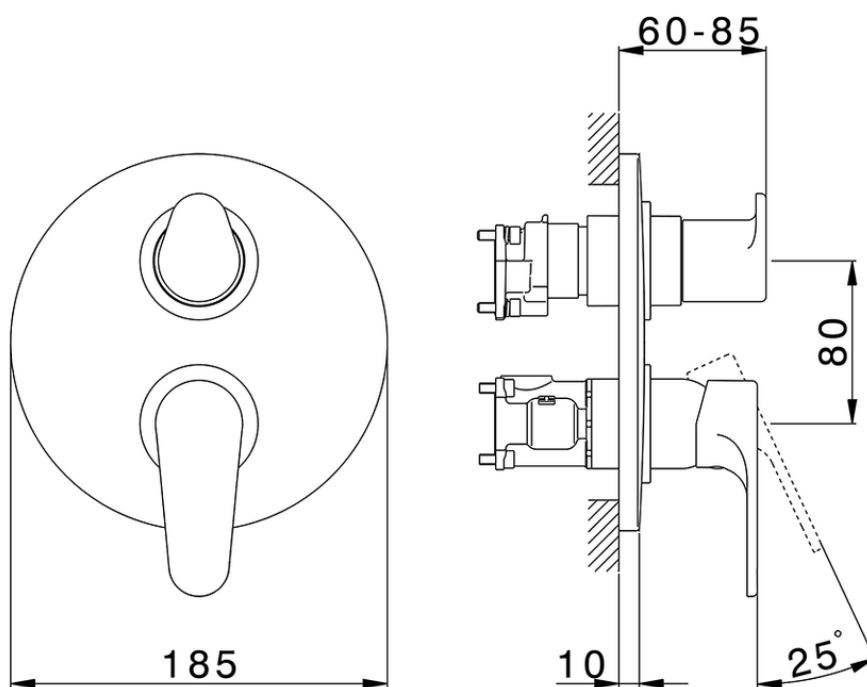

Exposed part for Single Lever One Box Valve ONE BOX_A30BM030

A30BM030

<https://en.cisal.it/exposed-part-for-single-lever-one-box-valve-one-box-a30bm030>

ZA00B031

<https://en.cisal.it/one-box-universal-concealed-part-one-box-za00b031>