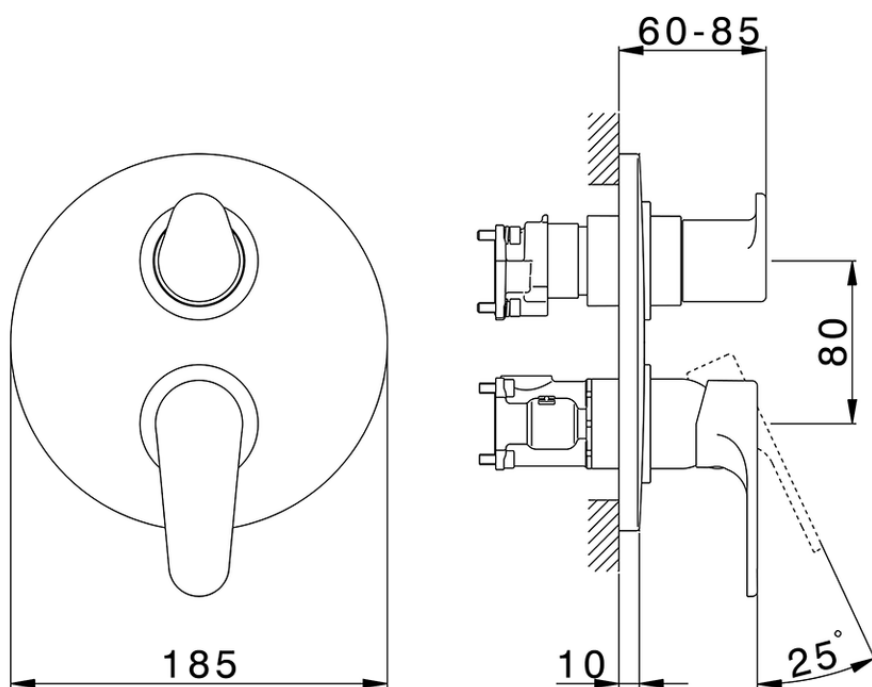

Exposed part for Single Lever One Box Valve ONE BOX_A30BM030

A30BM030

<https://en.cisal.it/exposed-part-for-single-lever-one-box-valve-one-box-a30bm030>

ZA00B031

<https://en.cisal.it/one-box-universal-concealed-part-one-box-za00b031>