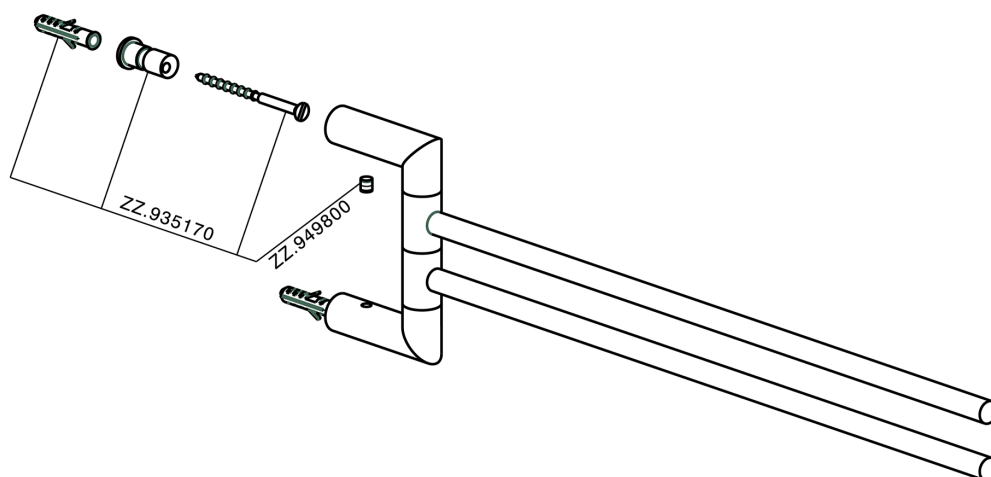

Double towel holder BATHROOM ACCESSORIES_SY090210

SY090210

<https://en.cisal.it/double-towel-holder-bathroom-accessories-sy090210>

2026-04-26