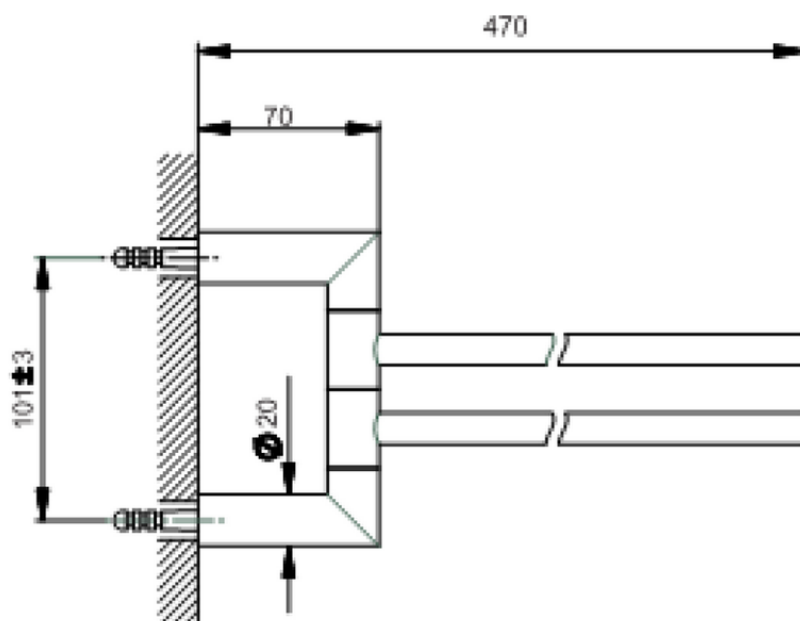

Double towel holder BATHROOM ACCESSORIES_SY090210

SY090210

<https://en.cisal.it/double-towel-holder-bathroom-accessories-sy090210>

2026-04-26