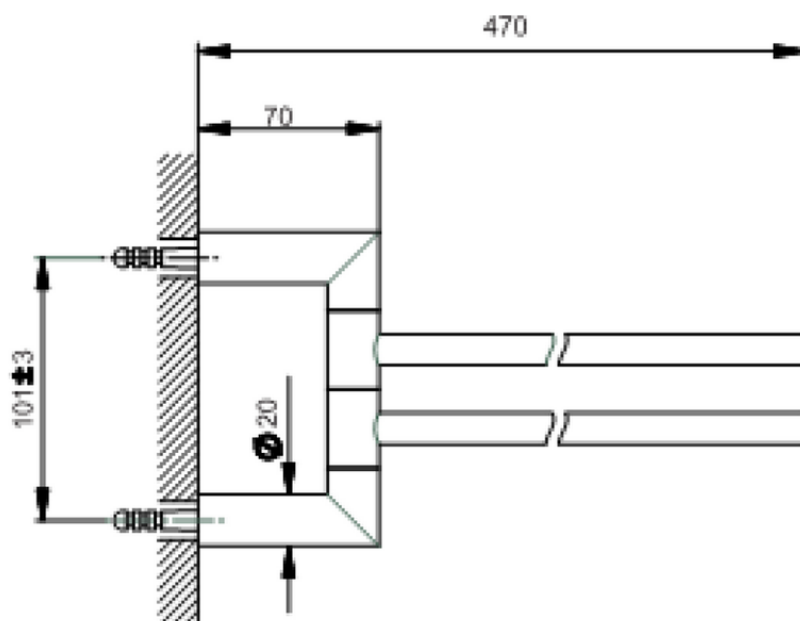

Double towel holder BATHROOM ACCESSORIES_SY090210

SY090210

<https://en.cisal.it/double-towel-holder-bathroom-accessories-sy090210>

2026-06-13