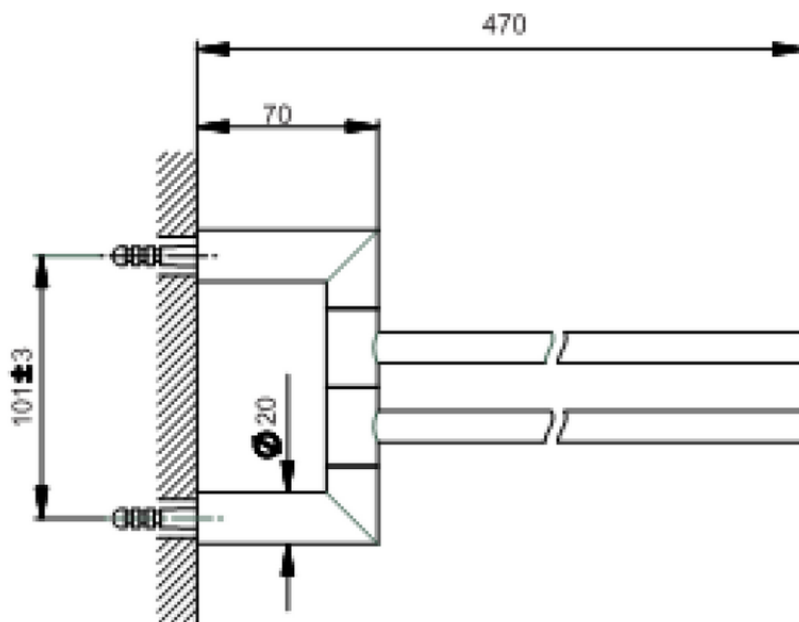

Double towel holder BATHROOM ACCESSORIES_SY090210

SY090210

<https://en.cisal.it/double-towel-holder-bathroom-accessories-sy090210>

2026-04-08