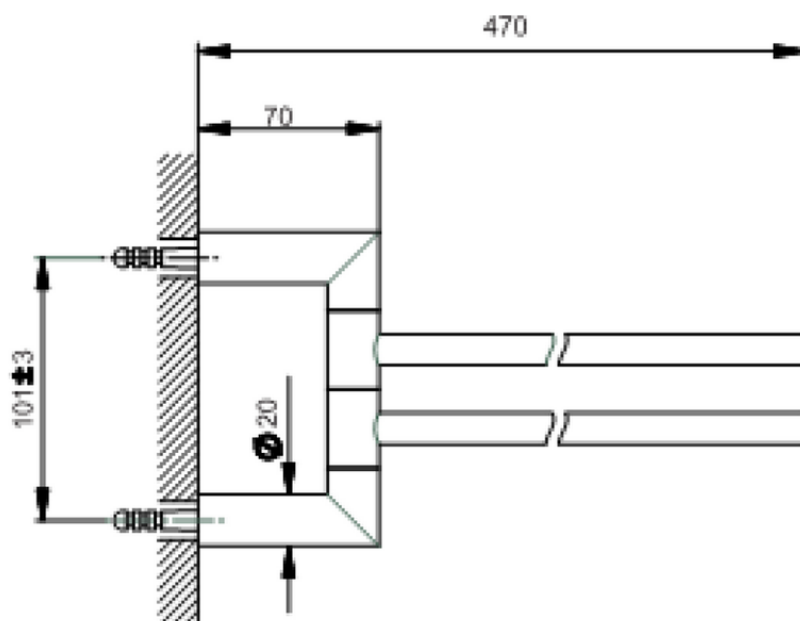

Double towel holder BATHROOM ACCESSORIES_SY090210

SY090210

<https://en.cisal.it/double-towel-holder-bathroom-accessories-sy090210>

2026-05-17