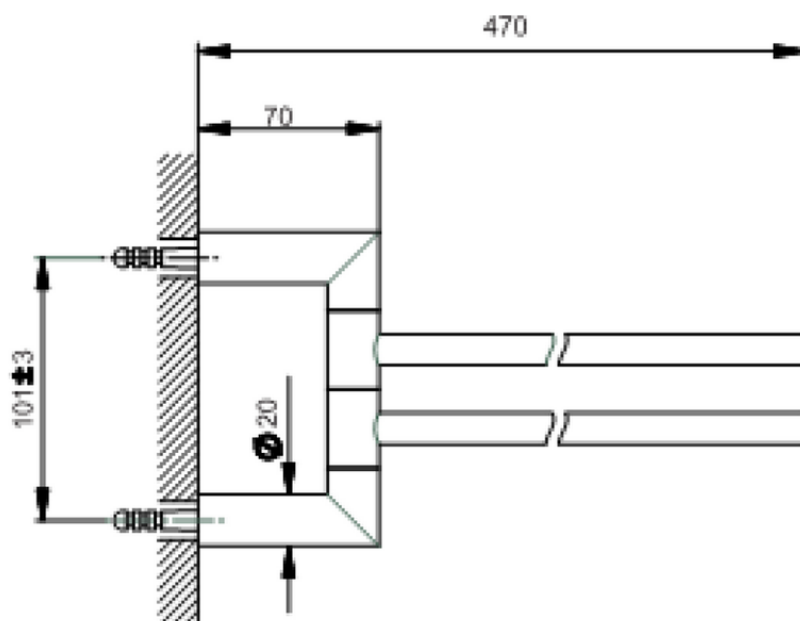

Double towel holder BATHROOM ACCESSORIES_SY090210

SY090210

<https://en.cisal.it/double-towel-holder-bathroom-accessories-sy090210>

2026-06-14