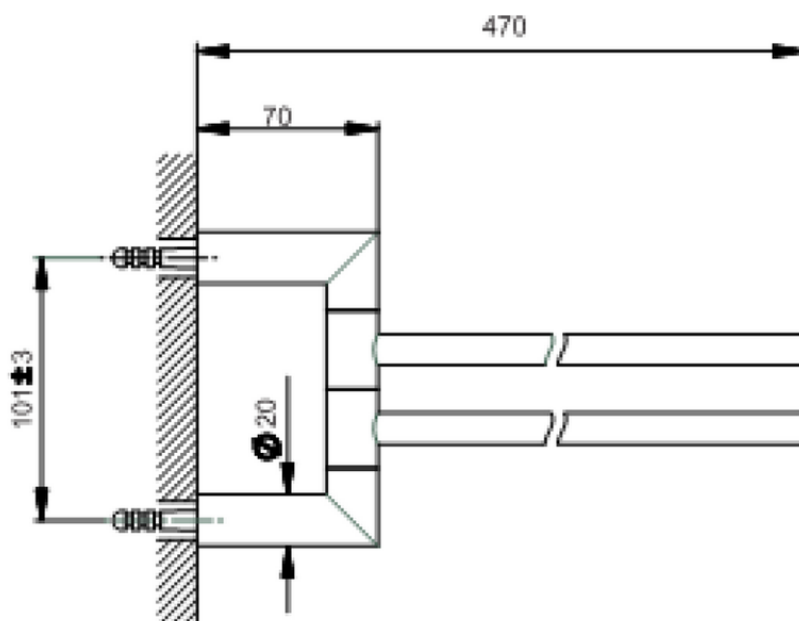

Double towel holder BATHROOM ACCESSORIES_SY090210

SY090210

<https://en.cisal.it/double-towel-holder-bathroom-accessories-sy090210>

2026-04-06