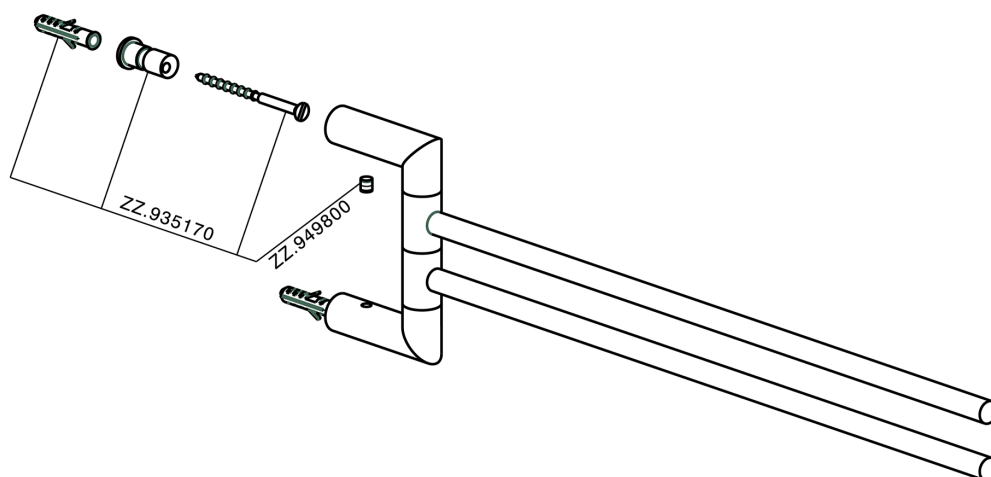

Double towel holder BATHROOM ACCESSORIES_SY090210

SY090210

<https://en.cisal.it/double-towel-holder-bathroom-accessories-sy090210>

2026-06-14