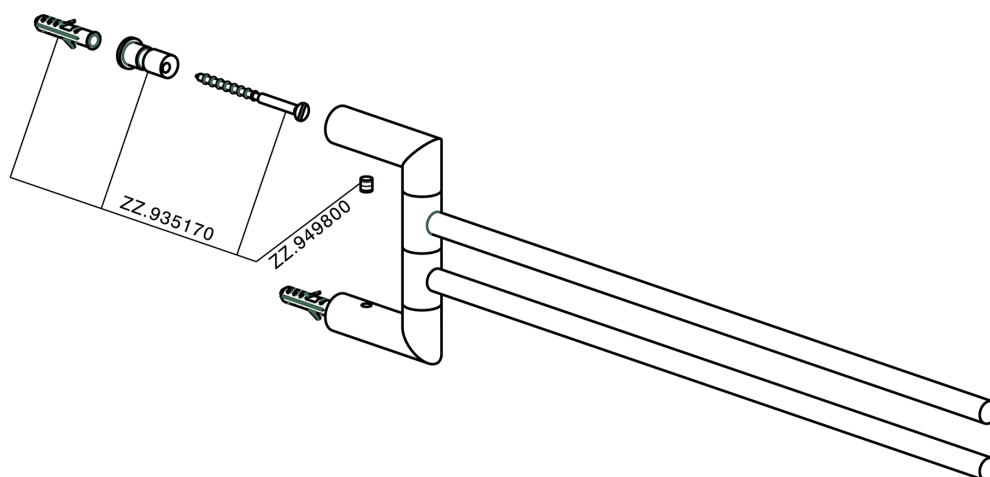

Double towel holder BATHROOM ACCESSORIES_SY090210

SY090210

<https://en.cisal.it/double-towel-holder-bathroom-accessories-sy090210>

2026-04-06