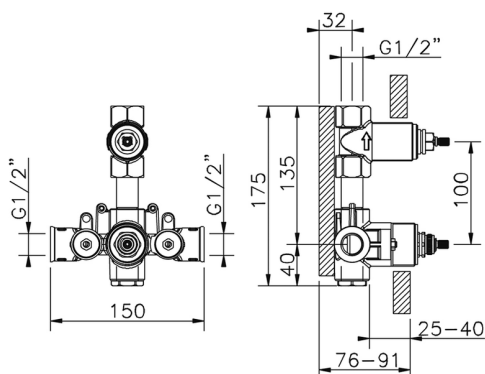

Concealed thermostatic shower mixer, 1-outlet CONCEALED_ZA009301

MODEL **ZA009301**

Concealed thermostatic shower mixer,
1-outlet, stopvalve with 1/2" outlet, without trim kit

AVAILABLE FINISHINGS

 **04** 04 Without finishing

CHARACTERISTICS

Concealed **1**
Cartridge Spare Parts **24.04A.PP**
8x20 Plus P Thermostatic Valve

Thermostatic

The Cisal thermostatic is your personal water manager, helping you to handle, control and save water and energy.