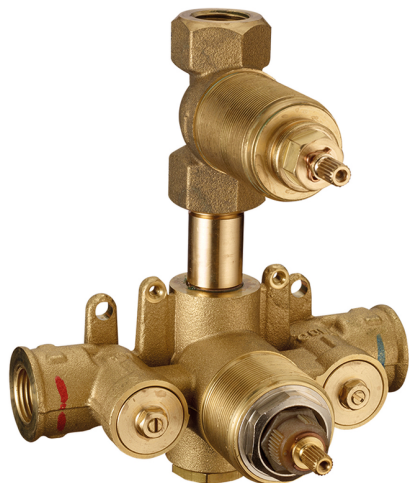

Concealed thermostatic shower mixer, 1-outlet CONCEALED_ZA009301

MODEL **ZA009301**

Concealed thermostatic shower mixer,
1-outlet, stopvalve with 1/2" outlet, without trim kit

AVAILABLE FINISHINGS

 **04** 04 Without finishing

CHARACTERISTICS

Concealed **1**
Cartridge Spare Parts **24.04A.PP**
8x20 Plus P Thermostatic Valve

Thermostatic

The Cisal thermostatic is your personal water manager, helping you to handle, control and save water and energy.