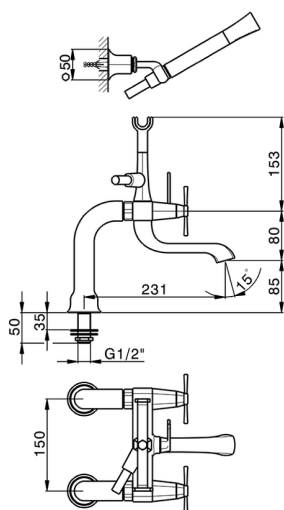

CHARACTERISTICS

2026-04-10