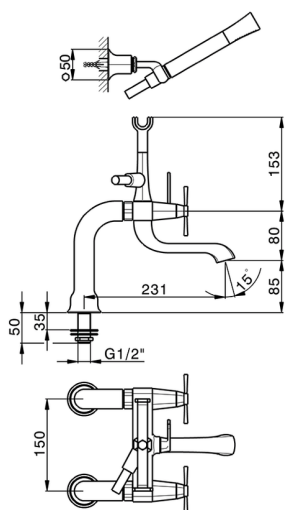

CHARACTERISTICS

2026-04-08