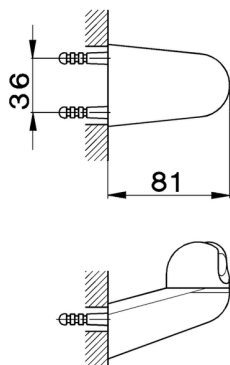

Wall mounted holder SHOWER_DS000500

MODEL **DS000500**

Wall mounted holder

AVAILABLE FINISHINGS

CHARACTERISTICS

2024-12-22