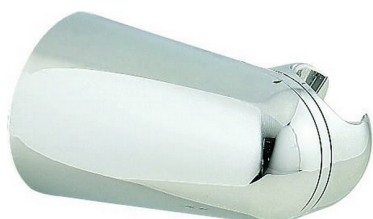

Wall mounted holder SHOWER_DS000500

MODEL **DS000500**

Wall mounted holder

AVAILABLE FINISHINGS

CHARACTERISTICS

2024-12-22